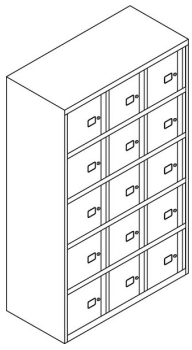

SYL1034LTA2B

SYL1040LS3JA

SYL1040LT3JA

SYL1050LS3J2A

SYL1050LT3J2A

SYL1060LS5B

SYL1060LT5B

Product Code	Description	Height (mm)	Width (mm)	Depth (mm)
SYL0830LS2JA	SystemFile™ Lodge	997 - 1021	800	470
SYL0834LSA2B	SystemFile™ Lodge	1149-1173mm	800	470
SYL0840LS3JA	SystemFile™ Lodge	1301-1325mm	800	470
SYL0850LS3J2A	SystemFile™ Lodge	1643-1667mm	800	470
SYL0860LS5B	SystemFile™ Lodge	1947-1971mm	800	470
SYL1030LS2JA	SystemFile™ Lodge	997 - 1021	1,000	470
SYL1030LT2JA	SystemFile™ Lodge	997 - 1021	1,000	470
SYL1034LSA2B	SystemFile™ Lodge	1149-1173mm	1,000	470
SYL1034LTA2B	SystemFile™ Lodge	1149-1173mm	1,000	470
SYL1040LS3JA	SystemFile™ Lodge	1301-1325mm	1,000	470
SYL1040LT3JA	SystemFile™ Lodge	1301-1325mm	1,000	470
SYL1050LS3J2A	SystemFile™ Lodge	1643-1667mm	1,000	470
SYL1050LT3J2A	SystemFile™ Lodge	1643-1667mm	1,000	470
SYL1060LS5B	SystemFile™ Lodge	1947-1971mm	1,000	470
SYL1060LT5B	SystemFile™ Lodge	1947-1971mm	1,000	470

- Carcase heights from 695 mm to 1950mm
- Carcase widths 800 & 1000mm (and 1200mm in tambours)
- Drawers have file bars and cross rails for side to side or front to back filing of A4 and foolscap
- All units have height adjustable feet.