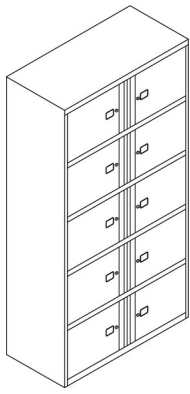

SYL1034LTA2B

SYL1040LS3JA

SYL1040LT3JA

SYL1050LS3J2A

SYL1050LT3J2A

SYL1060LS5B

SYL1060LT5B

Product Code	Description	Height (mm)	Width (mm)	Depth (mm)
SYL0830LS2JA	SystemFile™ Lodge	997 - 1021	800	470
SYL0834LSA2B	SystemFile™ Lodge	1149-1173mm	800	470
SYL0840LS3JA	SystemFile™ Lodge	1301-1325mm	800	470
SYL0850LS3J2A	SystemFile™ Lodge	1643-1667mm	800	470
SYL0860LS5B	SystemFile™ Lodge	1947-1971mm	800	470
SYL1030LS2JA	SystemFile™ Lodge	997 - 1021	1,000	470
SYL1030LT2JA	SystemFile™ Lodge	997 - 1021	1,000	470
SYL1034LSA2B	SystemFile™ Lodge	1149-1173mm	1,000	470
SYL1034LTA2B	SystemFile™ Lodge	1149-1173mm	1,000	470
SYL1040LS3JA	SystemFile™ Lodge	1301-1325mm	1,000	470
SYL1040LT3JA	SystemFile™ Lodge	1301-1325mm	1,000	470
SYL1050LS3J2A	SystemFile™ Lodge	1643-1667mm	1,000	470
SYL1050LT3J2A	SystemFile™ Lodge	1643-1667mm	1,000	470
SYL1060LS5B	SystemFile™ Lodge	1947-1971mm	1,000	470
SYL1060LT5B	SystemFile™ Lodge	1947-1971mm	1,000	470

- Carcase heights from 695 mm to 1950mm
- Carcase widths 800 & 1000mm (and 1200mm in tambours)
- Drawers have file bars and cross rails for side to side or front to back filing of A4 and foolscap
- All units have height adjustable feet.