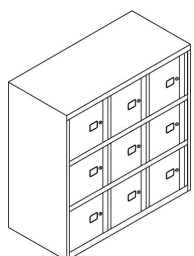

SYL1030LT2JA