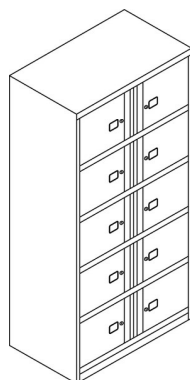

SYL0850LS3J2A