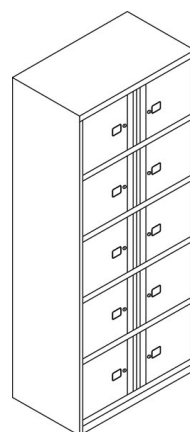

SYD10/6/C

Product Code	Description	Height (mm)	Width (mm)	Depth (mm)
SYD10/6/C	Systemfile coat cupboard	1947-1971	1,000	600

2017-09-27

SystemFile™ Lodges

SystemFile™ Lodges are the newest addition to the extensive SystemFile™ range. Designed as a high-density storage option for personal use - the 1000mm wide carcass can accommodate three rows of lockers - each compartment can be locked independently. The ergonomic swan-neck handle is just one example of how SystemFile™ Lodges have been designed to integrate seamlessly with all other products within the range.

SYL0830LS2JA

SYL0834LSA2B

SYL0840LS3JA

SYL0850LS3J2A

SYL0860LS5B

SYL1030LS2JA

SYL1030LT2JA

SYL1034LSA2B

SYL1034LTA2B

SYL1040LS3JA

SYL1040LT3JA

SYL1050LS3J2A

SYL1050LT3J2A

SYL1060LS5B

SYL1060LT5B

Product Code	Description	Height (mm)	Width (mm)	Depth (mm)
SYL0830LS2JA	SystemFile™ Lodge	997 - 1021	800	470
SYL0834LSA2B	SystemFile™ Lodge	1149-1173mm	800	470
SYL0840LS3JA	SystemFile™ Lodge	1301-1325mm	800	470
SYL0850LS3J2A	SystemFile™ Lodge	1643-1667mm	800	470
SYL0860LS5B	SystemFile™ Lodge	1947-1971mm	800	470
SYL1030LS2JA	SystemFile™ Lodge	997 - 1021	1,000	470
SYL1030LT2JA	SystemFile™ Lodge	997 - 1021	1,000	470
SYL1034LSA2B	SystemFile™ Lodge	1149-1173mm	1,000	470
SYL1034LTA2B	SystemFile™ Lodge	1149-1173mm	1,000	470
SYL1040LS3JA	SystemFile™ Lodge	1301-1325mm	1,000	470
SYL1040LT3JA	SystemFile™ Lodge	1301-1325mm	1,000	470
SYL1050LS3J2A	SystemFile™ Lodge	1643-1667mm	1,000	470
SYL1050LT3J2A	SystemFile™ Lodge	1643-1667mm	1,000	470
SYL1060LS5B	SystemFile™ Lodge	1947-1971mm	1,000	470
SYL1060LT5B	SystemFile™ Lodge	1947-1971mm	1,000	470

- Carcase heights from 695 mm to 1950mm
- Carcase widths 800 & 1000mm (and 1200mm in tambours)
- Drawers have file bars and cross rails for side to side or front to back filing of A4 and foolscap
- All units have height adjustable feet.