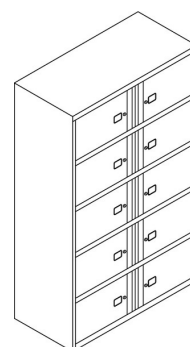

SYL0830LS2JA

SYL0834LSA2B

SYL0840LS3JA

SYL0850LS3J2A

SYL0860LS5B

SYL1030LS2JA

SYL1030LT2JA

SYL1034LSA2B

SYL1034LTA2B

SYL1040LS3JA

SYL1040LT3JA

SYL1050LS3J2A

SYL1050LT3J2A

SYL1060LS5B

SYL1060LT5B

Product Code	Description	Height (mm)	Width (mm)	Depth (mm)
SYL0830LS2JA	SystemFile™ Lodge	997 - 1021	800	470
SYL0834LSA2B	SystemFile™ Lodge	1149-1173mm	800	470
SYL0840LS3JA	SystemFile™ Lodge	1301-1325mm	800	470
SYL0850LS3J2A	SystemFile™ Lodge	1643-1667mm	800	470
SYL0860LS5B	SystemFile™ Lodge	1947-1971mm	800	470
SYL1030LS2JA	SystemFile™ Lodge	997 - 1021	1,000	470
SYL1030LT2JA	SystemFile™ Lodge	997 - 1021	1,000	470
SYL1034LSA2B	SystemFile™ Lodge	1149-1173mm	1,000	470
SYL1034LTA2B	SystemFile™ Lodge	1149-1173mm	1,000	470
SYL1040LS3JA	SystemFile™ Lodge	1301-1325mm	1,000	470
SYL1040LT3JA	SystemFile™ Lodge	1301-1325mm	1,000	470
SYL1050LS3J2A	SystemFile™ Lodge	1643-1667mm	1,000	470
SYL1050LT3J2A	SystemFile™ Lodge	1643-1667mm	1,000	470
SYL1060LS5B	SystemFile™ Lodge	1947-1971mm	1,000	470
SYL1060LT5B	SystemFile™ Lodge	1947-1971mm	1,000	470

- Carcase heights from 695 mm to 1950mm
- Carcase widths 800 & 1000mm (and 1200mm in tambours)
- Drawers have file bars and cross rails for side to side or front to back filing of A4 and foolscap
- All units have height adjustable feet.