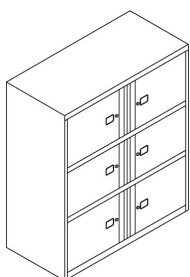

SYL0834LSA2B