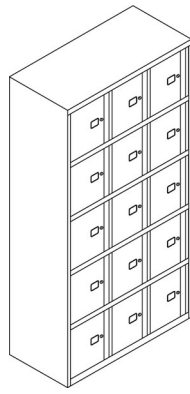

SYL1034LTA2B

SYL1040LS3JA

SYL1040LT3JA

SYL1050LS3J2A

SYL1050LT3J2A

SYL1060LS5B

SYL1060LT5B

Product Code	Description	Height (mm)	Width (mm)	Depth (mm)
SYL0830LS2JA	SystemFile™ Lodge	997 - 1021	800	470
SYL0834LSA2B	SystemFile™ Lodge	1149-1173mm	800	470
SYL0840LS3JA	SystemFile™ Lodge	1301-1325mm	800	470
SYL0850LS3J2A	SystemFile™ Lodge	1643-1667mm	800	470
SYL0860LS5B	SystemFile™ Lodge	1947-1971mm	800	470
SYL1030LS2JA	SystemFile™ Lodge	997 - 1021	1,000	470
SYL1030LT2JA	SystemFile™ Lodge	997 - 1021	1,000	470
SYL1034LSA2B	SystemFile™ Lodge	1149-1173mm	1,000	470
SYL1034LTA2B	SystemFile™ Lodge	1149-1173mm	1,000	470
SYL1040LS3JA	SystemFile™ Lodge	1301-1325mm	1,000	470
SYL1040LT3JA	SystemFile™ Lodge	1301-1325mm	1,000	470
SYL1050LS3J2A	SystemFile™ Lodge	1643-1667mm	1,000	470
SYL1050LT3J2A	SystemFile™ Lodge	1643-1667mm	1,000	470
SYL1060LS5B	SystemFile™ Lodge	1947-1971mm	1,000	470
SYL1060LT5B	SystemFile™ Lodge	1947-1971mm	1,000	470

- Carcase heights from 695 mm to 1950mm
- Carcase widths 800 & 1000mm (and 1200mm in tambours)
- Drawers have file bars and cross rails for side to side or front to back filing of A4 and foolscap
- All units have height adjustable feet.