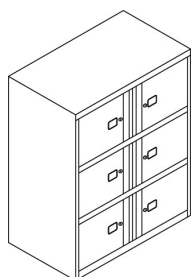

SYD10/6/C

Product Code	Description	Height (mm)	Width (mm)	Depth (mm)
SYD10/6/C	Systemfile coat cupboard	1947-1971	1,000	600

2017-09-27

SystemFile™ Lodges

SystemFile™ Lodges are the newest addition to the extensive SystemFile™ range. Designed as a high-density storage option for personal use - the 1000mm wide carcass can accommodate three rows of lockers - each compartment can be locked independently. The ergonomic swan-neck handle is just one example of how SystemFile™ Lodges have been designed to integrate seamlessly with all other products within the range.