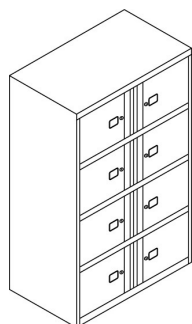

SYL0840LS3JA