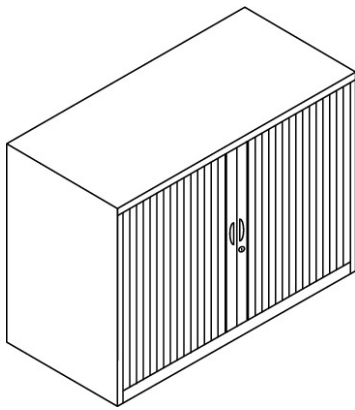

SystemFile™ 1000mm Wide Side Opening Tambours

SYT10/2.*