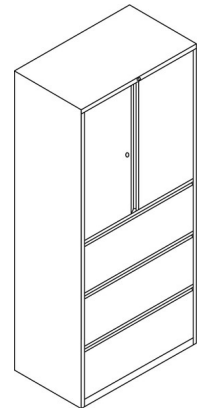

2017-09-27

SystemFile™ 1200mm Wide Side Opening Tambours

SystemFile™ Side Opening Tambours are available in 8 heights and 3 widths. A wide range of internal fittings can be specified, making them extremely versatile. Adjustable levelling feet fitted as standard. Tambour cupboards are supplied empty.

Product Code	Description	Height (mm)	Width (mm)	Depth (mm)
SYT12/2.*	Systemfile tambour cupboard	693-717	1,200	470
SYT12/3.*	Systemfile tambour cupboard	997-1021	1,200	470
SYT12/34.*	Systemfile tambour cupboard	1149-1173	1,200	470
SYT12/4.*	Systemfile tambour cupboard	1301-1325	1,200	470
SYT12/43.*	Systemfile tambour cupboard	1415-1439	1,200	470
SYT12/50.*	Systemfile tambour cupboard	1643-1667	1,200	470
SYT12/54.*	Systemfile tambour cupboard	1795-1819	1,200	470
SYT12/6.*	Systemfile tambour cupboard	1947-1971	1,200	470

SystemFile™ 800mm Wide Combination Units

SYC08/0/2

SYC08/0/3

SYC08/0/4

SYC08/2/3

SYC08/2/4

SYC08/30D/3

SYC08/30T.*/3

SYC08/34/1/2

SYC08/36D/3

SYC08/43/1/3

SYC08/50/2/3

Product Code	Description	Height (mm)	Width (mm)	Depth (mm)
SYC08/0/2	combination unit with 2 drawers	693-717	800	470

SYC08/0/3	combination unit with 3 drawers	997-1021	800	470
SYC08/0/4	combination unit with 4 drawers	1301-1325	800	470
SYC08/2/3	combination unit with 2 x381mm (15") flippers & 3 drawers	1795-1819	800	470
SYC08/2/4	combination unit with 2 x305mm (12") flippers & 4 drawers	1947-1971	800	470
SYC08/30D/3	combination unit with 762mm (30") doors, 1 adjustable shelf & 3 drawers	1795-1819	800	470
SYC08/30T.*/3	combination unit with 762mm (30") tambour, 1 adjustable shelf & 3 drawers	1795-1819	800	470
SYC08/34/1/2	combination unit with 1 x418mm (16.5") flipper, 2 drawers	1149-1173	800	470
SYC08/36D/3	combination unit with 915mm (36") doors, 1 adjustable shelf & 3 drawers	1947-1971	800	470
SYC08/43/1/3	combination unit with 1x381mm (15") flipper & 3 drawers	1415-1439	800	470
SYC08/50/2/3	combination unit with 2x305mm (12") flippers, lateral rails & 3 drawers	1643-1667	800	470