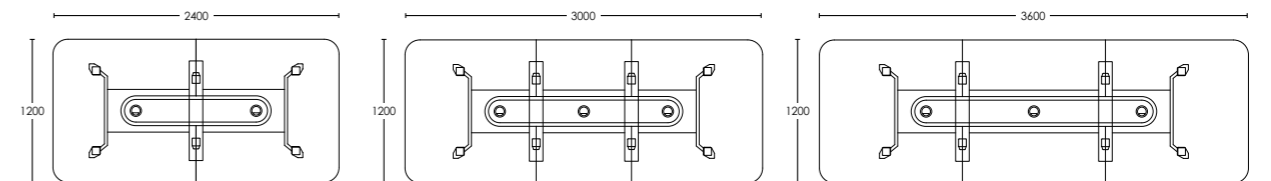

Please see page 129 for full range of top, under frame and leg finishes