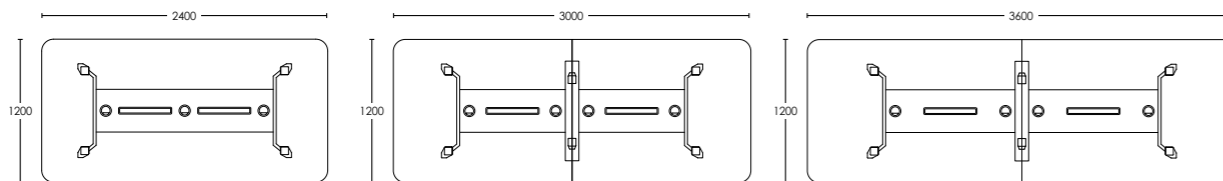

Please see page 129 for full range of top, under frame and leg finishes