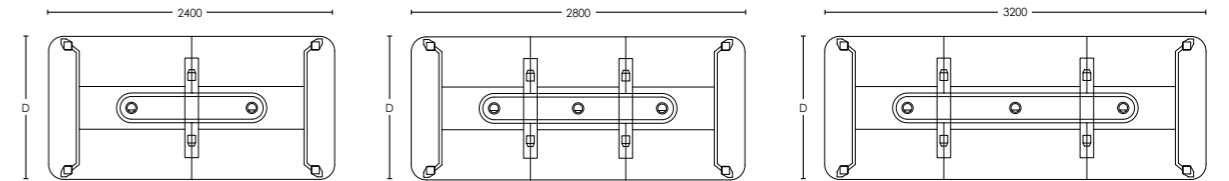

RECTANGULAR

Code	W x D x H	Price
MFC TOP		
RG2412-M#	2400 x 1200 x 740	£1,506
RG2812-M#	2800 x 1200 x 740	£2,151
RG3212-M#	3200 x 1200 x 740	£2,259
RG2414-M#	2400 x 1400 x 740	£1,540
RG2814-M#	2800 x 1400 x 740	£2,210
RG3214-M#	3200 x 1400 x 740	£2,325
RG2416-M#	2400 x 1600 x 740	£1,574
RG2816-M#	2800 x 1600 x 740	£2,262
RG3216-M#	3200 x 1600 x 740	£2,392

Supplied with Black cable ports and Black slot

MFC tables supplied with different style top to Perfect Sense and Nano Tech. Please see illustrations below.

RECTANGULAR - INSET LEGS

Code	W x D x H	Price
MFC TOP		
RGO2412-M#	2400 x 1200 x 740	£1,472
RGO3012-M#	3000 x 1200 x 740	£2,151
RGO3612-M#	3600 x 1200 x 740	£2,208

Supplied with Black cable ports & Black slot

MFC tables supplied with different style top to Perfect Sense and Nano Tech. Please see illustrations below.

Please see page 129 for full range of top, under frame and leg finishes

RECTANGULAR

Code	W x D x H	Price
PERFECT SENSE TOP		
RGR2412-L#	2400 x 1200 x 740	£2,885
RGR2812-L#	2800 x 1200 x 740	£3,656
RGR3212-L#	3200 x 1200 x 740	£3,826
RGR2414-L#	2400 x 1400 x 740	£3,054
RGR2814-L#	2800 x 1400 x 740	£3,875
RGR3214-L#	3200 x 1400 x 740	£4,065
RGR2416-L#	2400 x 1600 x 740	£3,222
RGR2816-L#	2800 x 1600 x 740	£4,091
RGR3216-L#	3200 x 1600 x 740	£4,305

NANO TECH TOP

RGR2412-LN#	2400 x 1200 x 740	£3,303
RGR2812-LN#	2800 x 1200 x 740	£4,100
RGR3212-LN#	3200 x 1200 x 740	£4,330
RGR2414-LN#	2400 x 1400 x 740	£3,551
RGR2814-LN#	2800 x 1400 x 740	£4,404
RGR3214-LN#	3200 x 1400 x 740	£4,672
RGR2416-LN#	2400 x 1600 x 740	£3,796
RGR2816-LN#	2800 x 1600 x 740	£4,710
RGR3216-LN#	3200 x 1600 x 740	£5,014

Supplied with Black cable ports

Perfect Sense and Nano Tech tables supplied with different top style to MFC. Please see illustrations below.

Installed by Tangent Furniture only. Costs available on request.

NEW