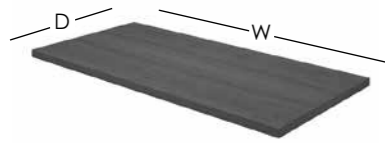

MFC TOP PANELS