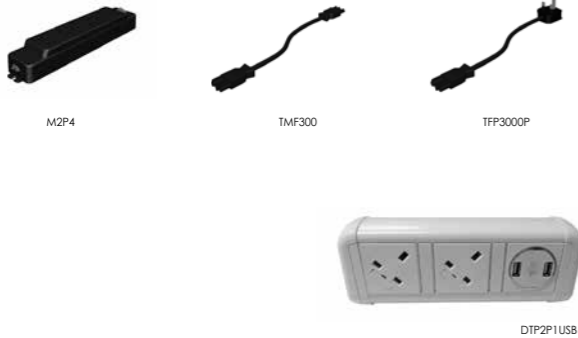

MFC TOP PANELS

Please specify the MFC finish after the code, i.e. **BIS1-M17**. See page 111 for finish options
Storage tops are 25mm and supplied with adhesive tape.

Code	W x D	Price
Bisley Storage		
BIS1-M#	470 x 622	£90
BIS2-M#	800 x 430	£96
BIS3-M#	1000 x 430	£102
BIS4-M#	1200 x 430	£110
BIS5-M#	914 x 457	£100
Triumph Storage		
TRI1-M#	800 x 475	£97
TRI2-M#	900 x 475	£100
TRI3-M#	1000 x 475	£106
TRI4-M#	1100 x 475	£110
TRI5-M#	1200 x 475	£112
TRI6-M#	420 x 570	£87
TRI7-M#	420 x 770	£93
Silverline Storage		
SIV1-M#	803 x 470	£97
SIV2-M#	1003 x 503	£108
SIV3-M#	1203 x 503	£114
SIV4-M#	915 x 458	£100
SIV5-M#	458 x 612	£90
SIV6-M#	1003 x 470	£105

POWER ACCESSORIES

Code	Description	Price
Power Module		
N-TPS3-GST	FT Triple Power Module	£37
M2P4-GST	FT 4 Socket Power Module	£49
Power Module Cable Connector		
TMF300-GST	FT Wieland Connector 300mm	£12
TMF1000-GST	FT Wieland Connector 1000mm	£14
TMF2000-GST	FT Wieland Connector 2000mm	£16
TMF3000-GST	FT Wieland Connector 3000mm	£19
Starter Lead Incl. UK 13amp Plug		
TF1000P-GST	FT Cable + Plug 1000mm	£17
TF2000P-GST	FT Cable + Plug 2000mm	£19
TF3000P-GST	FT Cable + Plug 3000mm	£20
Desk Top Power Module		
DTP2P1USB-W-GST	2 Power & USB - White	£315
DTP2P1USB-S-GST	2 Power&USB Anodised/Grey	£315

DTP2P1USB includes clamp to fix to desk top. Supplied with 1m Wieland connector. 2x UK 3.15amp Socket & Dual USB Charging Port
N-* Power modules include cable ties