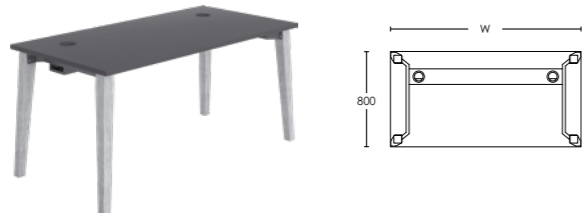

Perfect Sense and Nano Tech tables installed by Tangent Furniture only. Costs available on request

OVAL MEETING

Code	W x D x H	Price
MFC TOP RGOV2012-M#	2000 x 1200 x 740	£1,171
PERFECT SENSE TOP RGOV2012-L#	2000 x 1200 x 740	£1,652
NANO TECH TOP RGOV2012-LN#	2000 x 1200 x 740	£2,002

Perfect Sense and Nano Tech tables installed by Tangent Furniture only. Costs available on request

RECTANGULAR DESK

Code	W x D x H	Price
MFC TOP RG1208-M#	1200 x 800 x 740	£1,169
PERFECT SENSE TOP RG1408-M#	1400 x 800 x 740	£1,194
NANO TECH TOP RG1608-M#	1600 x 800 x 740	£1,229
PERFECT SENSE TOP RG1808-M#	1800 x 800 x 740	£1,248
PERFECT SENSE TOP RG1208-L#	1200 x 800 x 740	£1,402
PERFECT SENSE TOP RG1408-L#	1400 x 800 x 740	£1,458
PERFECT SENSE TOP RG1608-L#	1600 x 800 x 740	£1,535
PERFECT SENSE TOP RG1808-L#	1800 x 800 x 740	£1,591
NANO TECH TOP RG1208-LN#	1200 x 800 x 740	£1,570
NANO TECH TOP RG1408-LN#	1400 x 800 x 740	£1,654
NANO TECH TOP RG1608-LN#	1600 x 800 x 740	£1,760
NANO TECH TOP RG1808-LN#	1800 x 800 x 740	£1,822