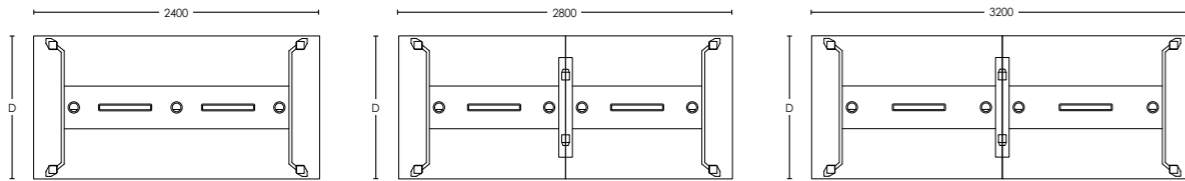

t] 0118 9883009 f] 0118 9883006

e] sales@hsifurniture.co.uk w] www.hsifurniture.co.uk

RECTANGULAR

Code	W x D x H	Price
MFC TOP		
RG2412-M#	2400 x 1200 x 740	£1,506
RG2812-M#	2800 x 1200 x 740	£2,151
RG3212-M#	3200 x 1200 x 740	£2,259
RG2414-M#	2400 x 1400 x 740	£1,540
RG2814-M#	2800 x 1400 x 740	£2,210
RG3214-M#	3200 x 1400 x 740	£2,325
RG2416-M#	2400 x 1600 x 740	£1,574
RG2816-M#	2800 x 1600 x 740	£2,262
RG3216-M#	3200 x 1600 x 740	£2,392

Supplied with Black cable ports and Black slot

MFC tables supplied with different style top to Perfect Sense and Nano Tech. Please see illustrations below.

RECTANGULAR - INSET LEGS

Code	W x D x H	Price
MFC TOP		
RGO2412-M#	2400 x 1200 x 740	£1,472
RGO3012-M#	3000 x 1200 x 740	£2,151
RGO3612-M#	3600 x 1200 x 740	£2,208