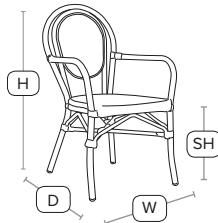

Unit Weight	H - 88cm	W - 54cm
4.6 kg	D - 52cm	SH - 45cm

£86
exc VAT