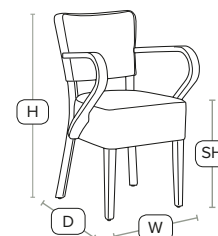

Unit Weight	H - 82.5cm	W - 47cm
8.5 kg	D - 51cm	SH - 45cm