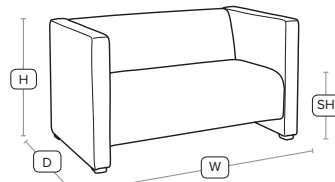

Soft seating, tub chairs, sofas and coffee tables

5

£470
exc VAT

lascari
premium upholstery

Luxury Arm Chair

FLOW Sofa - ZA.3108C - Brown

FAST DELIVERY INDOOR USE CONTRACT QUALITY

Unit Weight	H - 67cm	W - 155cm
45 kg	D - 91cm	SH - 43cm