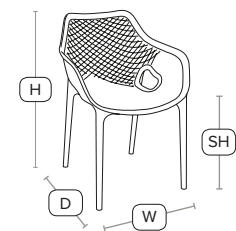

Unit Weight	H - 81cm	W - 57cm
3.8 kg	D - 60cm	SH - 44cm

Beautifully designed stacking arm chair
Polypropylene, glass fibre reinforced stacking arm chair. Strong and stable. Ideal for outdoor use may also be used indoors if required.

£88
exc VAT

Vanna™

SPRING Arm Chair - ZA.221C - Tropical Green

- FAST DELIVERY
- OUTDOOR USE
- INDOOR USE
- STACKABLE
- CATAS TESTED

Unit Weight	H - 81cm	W - 57cm
3.8 kg	D - 60cm	SH - 44cm

Beautifully designed stacking arm chair
Polypropylene, glass fibre reinforced stacking arm chair. Strong and stable. Ideal for outdoor use may also be used indoors if required.