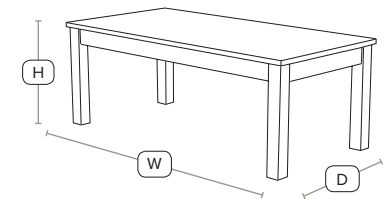

H -	45cm	W -	120cm
D -	60cm		

£198

exc VAT

Solid Oak

Available in this range:

HUNT Coffee Table - ZA.106CT - Wenge

FAST DELIVERY INDOOR USE CONTRACT QUALITY

High quality solid oak coffee table
Very robust design solid oak table.
Requires self-assembly.