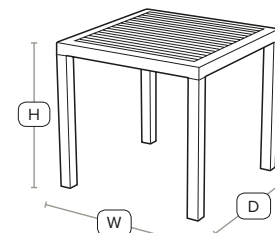

Unit Weight	H - 75cm	W - 80cm
14.0 kg	D - 80cm	

Extremely durable, weather-resistant table
Made of durable weather-resistant resin. Non-metallic frame will never unravel, rust or decay. UV protected to ensure colours will not fade. Ideal for outdoor use may also be used indoors if required.