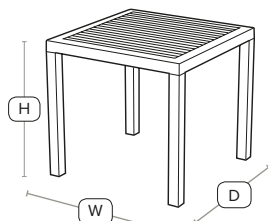

Unit Weight	H - 82cm	W - 58cm
5.0 kg	D - 58cm	SH - 45cm

REAL Side Chair - ZA.213C - Black

Stacking Side Chair

Polypropylene, glass fibre reinforced stacking side chair. Strong and stable. Ideal for outdoor use may also be used indoors if required.

Unit Weight	H - 82cm	W - 48cm
4.6 kg	D - 58cm	SH - 45cm

£160
exc VAT

VANNA™

Arm Chair

Side Chair

PLANK Table - ZA.228CT - Black

FAST DELIVERY OUTDOOR USE INDOOR USE

Extremely durable, weather-resistant table
Made of durable weather-resistant resin. Non-metallic frame will never unravel, rust or decay. UV protected to ensure colours will not fade. Ideal for outdoor use may also be used indoors if required.