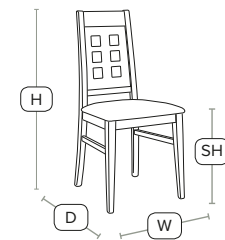

Unit Weight	H -	97cm	W -	45cm
6.5 kg	D -	52cm	SH -	46cm