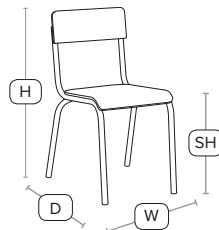

Unit Weight	H - 79cm	W - 43cm
4.25 kg	D - 48cm	SH - 45cm

£104
exc VAT