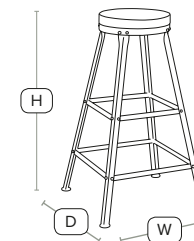

MEZZ High Stool - ZA.612ST - Upholstered in Lascari Rustic faux leather

FAST DELIVERY INDOOR USE CONTRACT QUALITY

* Size excludes seat pad

H -	77cm	W -	47cm
D -	49cm		

Sturdy vintage stool

A beautiful vintage style stool with a fully upholstered seat pad in Lascari foam leather