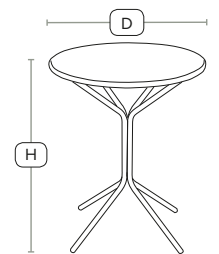

Design-led café table

An affordable design-led fold away café or street pavement table that's great for indoor and outdoor use with a pre-galvanised metal frame with polyester coating

Unit Weight	H -	75cm	W -	60cm
5 kg	D -	60cm		