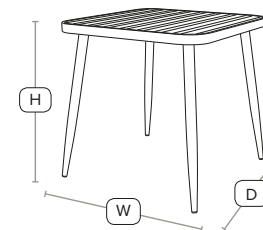

Unit Weight	H - 86cm	W - 44cm
2.4 kg	D - 50cm	SH - 45cm

£210
exc VAT

CAFÉ Table Square – ZA.439CT - Black

Durable table certified for severe contract use

Beautiful aluminium vintage-finished frame - suitable for indoor and outdoor use