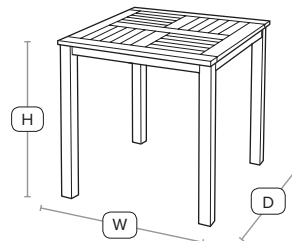

Sturdy four legged table

Very sturdy design 2 seater table. Base powder coated black for outdoor use, complete with Robinia top. May also be used internally if required.