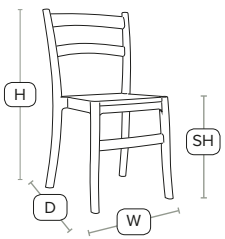

Unit Weight	H - 85cm	W - 45cm
3.3 kg	D - 51cm	SH - 46cm

Beautifully designed stacking side chair
Polypropylene, glass fibre reinforced stacking side chair. Strong and stable. Ideal for outdoor use may also be used indoors if required.