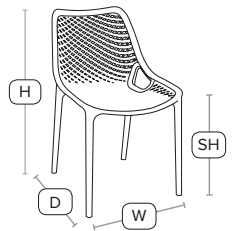

£82
exc VAT

VANNA™

SPRING Side Chair - ZA.218C - Black

Beautifully designed stacking side chair
Polypropylene, glass fibre reinforced stacking side chair. Strong and stable. Ideal for outdoor use may also be used indoors if required.

Unit Weight	H - 82cm	W - 50cm
3.7 kg	D - 60cm	SH - 44cm

£82
exc VAT

VANNA™

SPRING Side Chair - ZA.477C - Yellow

Beautifully designed stacking side chair
Polypropylene, glass fibre reinforced stacking side chair. Strong and stable. Ideal for outdoor use may also be used indoors if required.