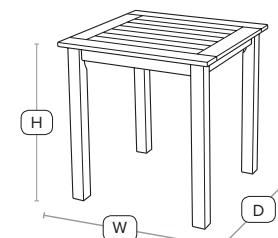

Unit Weight	H - 75cm	W - 80cm
17 kg	D - 80cm