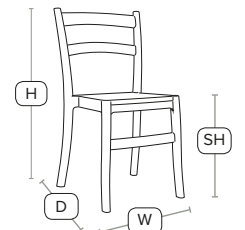

Orange

Unit Weight	H - 85cm	W - 45cm
3.3 kg	D - 51cm	SH - 46cm

Beautifully designed stacking side chair

Polypropylene, glass fibre reinforced stacking side chair. Strong and stable. Ideal for outdoor use may also be used indoors if required.