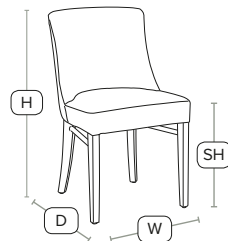

H -	??cm	W -	??cm
D -	??cm	SH -	??cm

£138
exc VAT

NEW
PRODUCT

lascari
premium upholstery