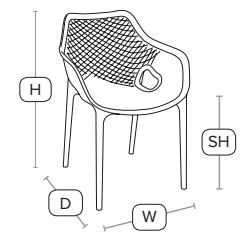

£88
exc VAT

VANNA™

SPRING Arm Chair - ZA.222C - Black

- FAST DELIVERY
- OUTDOOR USE
- INDOOR USE
- STACKABLE
- CATAS TESTED

Unit Weight	H - 81cm	W - 57cm
3.8 kg	D - 60cm	SH - 44cm

Beautifully designed stacking arm chair
Polypropylene, glass fibre reinforced stacking arm chair. Strong and stable. Ideal for outdoor use may also be used indoors if required.

£88
exc VAT

VANNA™

SPRING Arm Chair - ZA.478C - Yellow

- FAST DELIVERY
- OUTDOOR USE
- INDOOR USE
- STACKABLE
- CATAS TESTED

Unit Weight	H - 81cm	W - 57cm
3.8 kg	D - 60cm	SH - 44cm

Beautifully designed stacking arm chair
Polypropylene, glass fibre reinforced stacking arm chair. Strong and stable. Ideal for outdoor use may also be used indoors if required.