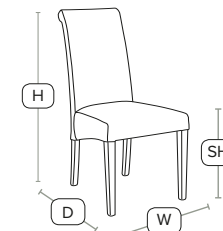

Luxurious dining chair upholstered in high quality faux leather.

Legs are stained to a rich oak. Chair comes fully assembled for immediate use

Unit Weight	H - 97cm	W - 47cm
9 kg	D - 57cm	SH - 48cm