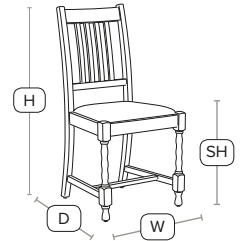

Unit Weight	H - 95cm	W - 47cm
7.5 kg	D - 50cm	SH - 47cm