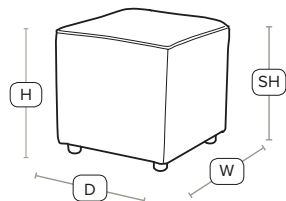

£74

exc VAT

Available in these colours:

lascari
premium upholstery

FAST DELIVERY

INDOOR USE

CONTRACT QUALITY

High quality cube

Highest quality faux leather with very sturdy construction and heavy duty feet.

Unit Weight	H - 45cm	W - 45cm
8.85 kg	D - 45cm	SH - 45cm

£74

exc VAT

Available in these colours:

lascari
premium upholstery

FAST DELIVERY

INDOOR USE

CONTRACT QUALITY

High quality cube

Highest quality faux leather with very sturdy construction and heavy duty feet.

Unit Weight	H - 45cm	W - 45cm
8.85 kg	D - 45cm	SH - 45cm

Soft seating, tub chairs, sofas and coffee tables