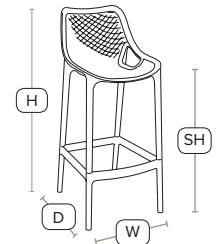

Unit Weight	H - 81cm	W - 57cm
3.8 kg	D - 60cm	SH - 44cm

£103
exc VAT

Vanna™

SPRING Bar Stool - ZA.223ST - White

Beautifully designed bar stool
Polypropylene, glass fibre reinforced bar stool. Very comfortable and hard wearing. Ideal for outdoor use may also be used indoors if required.