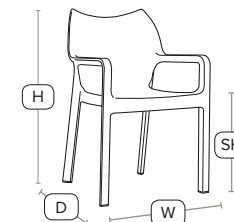

Blue

PEAK Arm Chair - ZA.367C - Red

FAST DELIVERY OUTDOOR USE INDOOR USE STACKABLE CATAS TESTED

Indoor/outdoor stacking chair.

A superior quality blow moulded plastic arm chair with distinctive looks, very hard wearing.