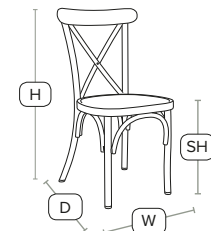

£92
exc VAT

Unit Weight	H - 86cm	W - 44cm
2.4 kg	D - 50cm	SH - 45cm

Cross back stacking side chair

Certified for severe contract use in a beautiful aluminium vintage-finished frame - suitable for indoor and outdoor use

£92
exc VAT

Unit Weight	H - 86cm	W - 44cm
2.4 kg	D - 50cm	SH - 45cm

Cross back stacking side chair

Certified for severe contract use in a beautiful aluminium vintage-finished frame - suitable for indoor and outdoor use