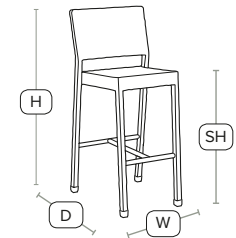

Unit Weight	H - 109cm	W - 46cm
4.8 kg	D - 53cm	SH - 76cm