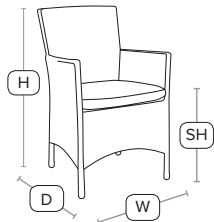

Unit Weight	H - 91cm	W - 55cm
5.3 kg	D - 53cm	SH - 48cm

£130
exc VAT