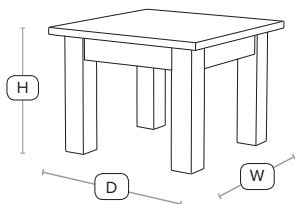

H -	45cm	W -	60cm
D -	60cm		

£150
exc VAT

Solid
Oak

Available in this range:

HUNT Coffee Table - ZA.104CT - Wenge

FAST DELIVERY INDOOR USE CONTRACT QUALITY

High quality solid oak coffee table
Very robust design solid oak table.
Requires self-assembly.