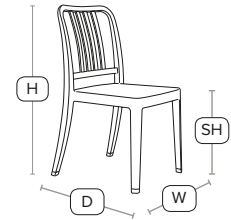

Indoor/Outdoor Side Chair

Stacking side chair, classic design crafted from very strong reinforced polypropylene. A choice of 5 great colours.

Unit Weight	H - 87cm	W - 49cm
4.2 kg	D - 52cm	SH - 46cm

£103

exc VAT