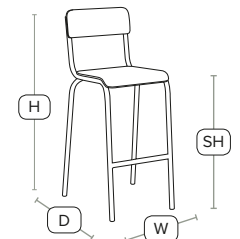

Unit Weight	H - 103cm	W - 42cm
6.1 kg	D - 48cm	SH - 72cm