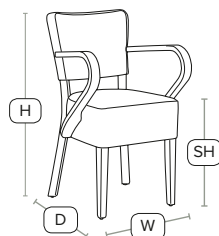

Unit Weight	H - 82.5cm	W - 47cm
8.5 kg	D - 51cm	SH - 45cm

CLUB Bar Stool - ZA.388ST - Wenge - Cream

FAST DELIVERY

INDOOR USE

CONTRACT QUALITY

Luxurious bar stool upholstered in high quality faux leather.
Luxurious stool manufactured to the highest contract standards.