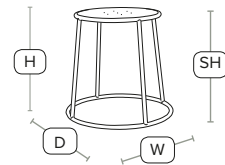

Industrial Designer Stool

Bar stool with industrial look and 'designer' feel. Available in black, red, yellow or clear lacquered for powder coating in a colour of your client's choice.

Unit Weight	H - 45cm	W - 48cm
3.7 kg	D - 48cm