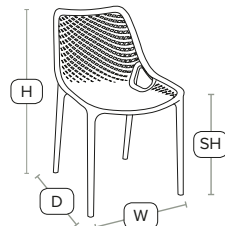

£82
exc VAT

VANNA™

SPRING Side Chair - ZA.218C - Black

Beautifully designed stacking side chair
Polypropylene, glass fibre reinforced stacking side chair. Strong and stable. Ideal for outdoor use may also be used indoors if required.

Unit Weight	H - 82cm	W - 50cm
3.7 kg	D - 60cm	SH - 44cm

£82
exc VAT

VANNA™

SPRING Side Chair - ZA.477C - Yellow

Beautifully designed stacking side chair
Polypropylene, glass fibre reinforced stacking side chair. Strong and stable. Ideal for outdoor use may also be used indoors if required.

Unit Weight	H - 82cm	W - 50cm
3.7 kg	D - 60cm	SH - 44cm

£82

exc VAT

VANNATM

SPRING Side Chair - ZA.479C - Anthracite

FAST DELIVERY OUTDOOR USE INDOOR USE STACKABLE CATAS TESTED

Beautifully designed stacking side chair

Polypropylene, glass fibre reinforced stacking side chair. Strong and stable. Ideal for outdoor use may also be used indoors if required.

Unit Weight	H - 82cm	W - 50cm
3.7 kg	D - 60cm	SH - 44cm

£88

exc VAT