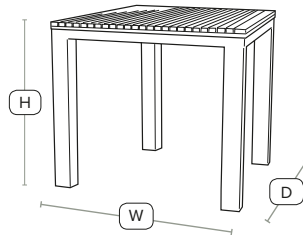

Unit Weight	H - 73cm	W - 80cm
16 kg	D - 80cm	

£98
exc VAT

Arm Chair

Round Table

Square Table

Rectangular Table

ARCH Folding Side Chair - ZA.123C

Beautifully crafted, wrought iron folding side chair
A firm favourite for pubs, garden centres, cafés and boutique bistros. Competitive price, very sturdy and folds flat for easy storage.