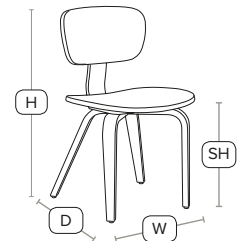

Unit Weight	H - 77cm	W - 47cm
7.5 kg	D - 49cm	SH - 46cm