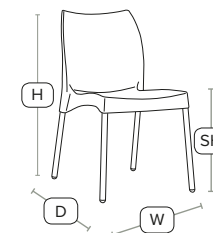

Unit Weight	H - 80cm	W - 44cm
3.1 kg	D - 53cm	SH - 44cm

Indoor/Outdoor Side Chair

Very strong stacking side chair with recyclable polypropylene seat and backrest - durable anodised aluminium legs. For indoor and outdoor use.