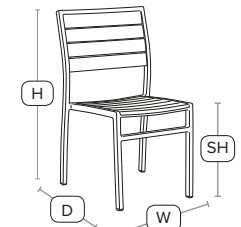

Unit Weight	H - 85cm	W - 47cm
3.5 kg	D - 49cm	SH - 45cm