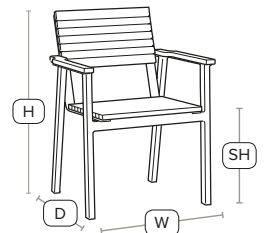

Very comfortable, attractive outdoor arm chair
Powder coated aluminium frame and Robinia wood, combined to make a great looking arm chair. Stacks up to 8 high.

Unit Weight	H - 83cm	W - 60cm
10 kg	D - 57cm	SH - 46cm