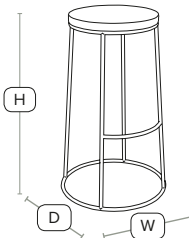

FAST DELIVERY

INDOOR USE

CONTRACT QUALITY

* Size excludes seat pad

H -	76cm	W -	50cm
D -	50cm		

Industrial Designer Stool with ply seat

Our popular MAX stools are now available with a ply seat that is ready for upholstery