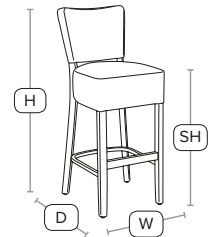

Unit Weight	H - 105cm	W - 42cm
8.5 kg	D - 52cm	SH - 76cm