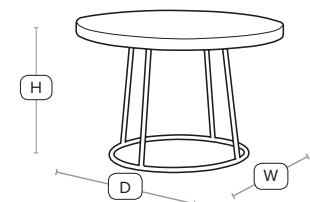

H -	53cm	W -	75cm
D -	75cm		

Soft seating, tub chairs, sofas and coffee tables

5