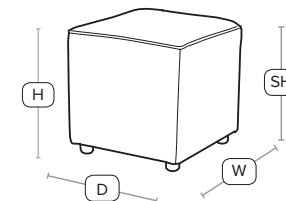

High quality cube

Highest quality faux leather with very sturdy construction and heavy duty feet.

Unit Weight	H - 45cm	W - 45cm
8.85 kg	D - 45cm	SH - 45cm

Soft seating, tub chairs, sofas and coffee tables