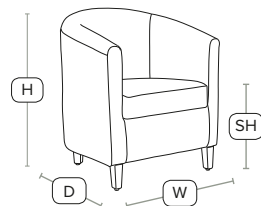

Unit Weight	H - 79cm	W - 68cm
17 kg	D - 60cm	SH - 44cm

£198
exc VAT