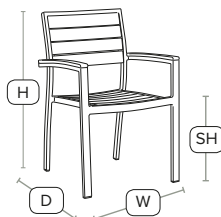

£108

exc VAT

LIKEWOOD Arm Chair - ZA.429C - Black

FAST DELIVERY OUTDOOR USE STACKABLE CONTRACT QUALITY

All weather stacking arm chair

Highest quality grey aluminium frame with likewood black slats.

Unit Weight	H - 85cm	W - 56cm
4.2 kg	D - 52cm	SH - 45cm

£104

exc VAT

BUZZ Side Chair - ZA.122C

FAST DELIVERY OUTDOOR USE STACKABLE CONTRACT QUALITY

Beautifully crafted stacking side chair

Very high quality stacking side chair, stainless steel frame, teak slats, very robust – suitable for the most demanding applications.

Unit Weight	H - 83cm	W - 43cm
4.7 kg	D - 46cm	SH - 44cm