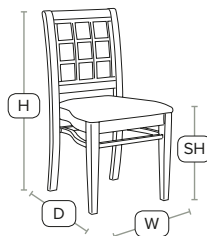

Unit Weight	H - 91cm	W - 48cm
9 kg	D - 43cm	SH - 46cm

£108

exc VAT