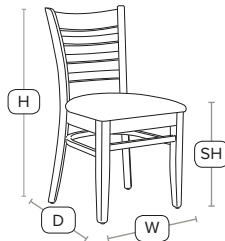

Unit Weight	H - 85cm	W - 44cm
5 kg	D - 52cm	SH - 46cm

£104

exc VAT

MARRO Side Chair – ZA.496C

FAST DELIVERY

INDOOR USE

CONTRACT QUALITY

Traditional styled side chair