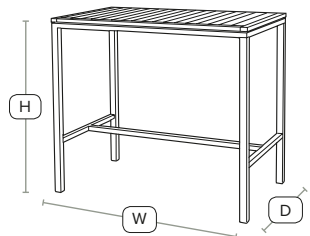

Unit Weight	H - 110cm	W - 120cm
28kg	D - 60cm	

£178
exc VAT