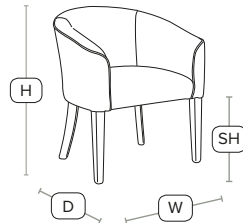

FAST DELIVERY INDOOR USE CONTRACT QUALITY

Unit Weight	H - 77cm	W - 63cm
17 kg	D - 60cm	SH - 44cm

Luxury tub chair

High quality faux leather. Sturdy solid beech frame, providing comfort with strength and durability