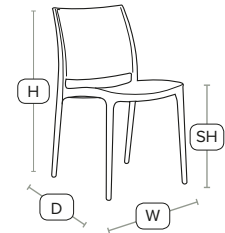

SPICE Side Chair - ZA.105C - Orange

FAST DELIVERY OUTDOOR USE INDOOR USE STACKABLE CATAS TESTED

Unit Weight	H - 81cm	W - 44cm
3.25 kg	D - 50cm	SH - 45cm

Indoor/Outdoor Side Chair

Superior quality blow moulded plastic side chair. A distinctive design and extremely durable.

FAST DELIVERY OUTDOOR USE INDOOR USE STACKABLE CATAS TESTED

Unit Weight	H - 81cm	W - 44cm
3.25 kg	D - 50cm	SH - 45cm

Indoor/Outdoor Side Chair

Superior quality blow moulded plastic side chair. A distinctive design and extremely durable.