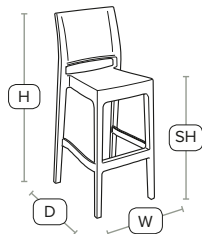

£84
exc VAT

RIDGE Table Dark Grey

MINT Arm Chair Dark Grey

MINT Bar Stool Dark Grey

MINT Bar Stool - ZA.374ST - Dark Grey

Unit Weight	H - 108cm	W - 40cm
6.0 kg	D - 51cm	SH - 75cm

Extremely durable, stackable bar stool
Made of durable weather-resistant resin. Non-metallic frame will never unravel, rust or decay. UV protected to ensure colours will not fade. Ideal for outdoor use may also be used indoors if required.