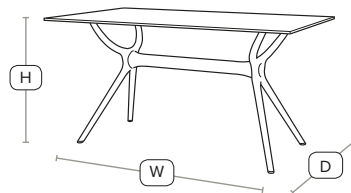

Unit Weight	H - 74cm	W - 80cm
18.6 kg	D - 80cm	

CITY Table

£356
exc VAT

SPICE side chairs
see page 12

CITY Table Rectangular - ZA.493CT - Black

Design-led café table

A design led table with durable plastic legs and HPL compact laminate 12mm thick top. Suitable for indoor and outdoor use and can be disassembled. Supplied KD.