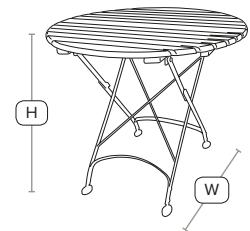

Unit Weight	H - 74cm	W - 75cm dia
15 kg