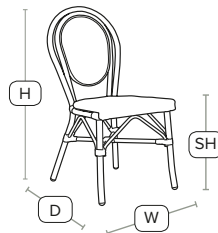

Unit Weight	H - 83cm	W - 46cm
4.0 kg	D - 57cm	SH - 45cm

£80
exc VAT