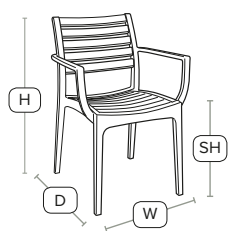

ZOOM Side Chair - ZA.171C - Purple

FAST DELIVERY OUTDOOR USE INDOOR USE STACKABLE CATAS TESTED

Unit Weight	H - 82cm	W - 54cm
3.9 kg	D - 56cm	SH - 45cm

Very stylish, durable, stackable side chair
Reinforced polypropylene stackable side chair that will look good in any environment. Ideal for outdoor use may also be used indoors if required.

Moulded plastic chairs, stools and tables

£76
exc VAT

VANNATM

£67
exc VAT

VANNATM

REAL Arm Chair - ZA.211C - Black

Stacking Arm Chair

Polypropylene, glass fibre reinforced stacking armchair. Strong and stable. Ideal for outdoor use may also be used indoors if required.

Unit Weight	H - 82cm	W - 58cm
5.0 kg	D - 58cm	SH - 45cm

REAL Side Chair - ZA.213C - Black

Stacking Side Chair

Polypropylene, glass fibre reinforced stacking side chair. Strong and stable. Ideal for outdoor use may also be used indoors if required.