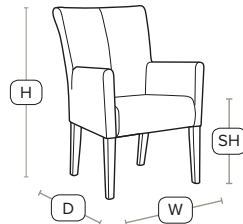

Unit Weight	H - 92cm	W - 59cm
10 kg	D - 59cm	SH - 47cm

FAST DELIVERY INDOOR USE CONTRACT QUALITY

Extremely comfortable, well built arm chair
Manufactured from the highest grade of solid beech and finished in walnut, with highest quality faux leather upholstery.