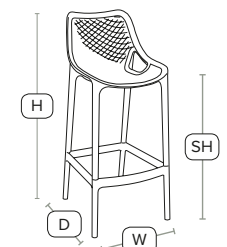

£103
exc VAT

VANNA™

Beautifully designed bar stool

Polypropylene, glass fibre reinforced bar stool. Very comfortable and hard wearing. Ideal for outdoor use may also be used indoors if required.

Unit Weight	H - 105cm	W - 45cm
5 kg	D - 53cm	SH - 75cm

£103
exc VAT

VANNA™

Beautifully designed bar stool

Polypropylene, glass fibre reinforced bar stool. Very comfortable and hard wearing. Ideal for outdoor use may also be used indoors if required.

Unit Weight	H - 105cm	W - 45cm
5 kg	D - 53cm	SH - 75cm