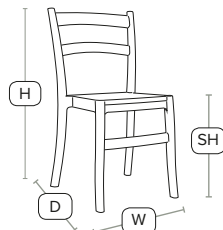

EGO Side Chair - ZA.482C - Light Blue

FAST DELIVERY OUTDOOR USE INDOOR USE STACKABLE CATAS TESTED

Unit Weight	H - 85cm	W - 45cm
3.3 kg	D - 51cm	SH - 46cm

Beautifully designed stacking side chair

Polypropylene, glass fibre reinforced stacking side chair. Strong and stable. Ideal for outdoor use may also be used indoors if required.