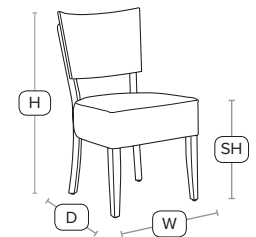

WINE Side Chair - ZA.383C - Dark Walnut - Red

FAST DELIVERY INDOOR USE CONTRACT QUALITY

Unit Weight	H - 82cm	W - 42cm
8 kg	D - 51cm	SH - 45cm

Extremely comfortable side chair

Superbly manufactured product that has been designed for heavy contract use. Pre-finished in dark walnut and fully upholstered.