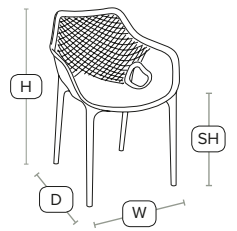

VANNATM

SPRING Arm Chair - ZA.219C - White

FAST DELIVERY OUTDOOR USE INDOOR USE STACKABLE CATAS TESTED

Beautifully designed stacking arm chair

Polypropylene, glass fibre reinforced stacking arm chair. Strong and stable. Ideal for outdoor use may also be used indoors if required.

Unit Weight	H - 81cm	W - 57cm
3.8 kg	D - 60cm	SH - 44cm

Moulded plastic chairs, stools and tables

£88
exc VAT

Vanna™

SPRING Arm Chair - ZA.220C - Red

- FAST DELIVERY
- OUTDOOR USE
- INDOOR USE
- STACKABLE
- CATAS TESTED

Unit Weight	H - 81cm	W - 57cm
3.8 kg	D - 60cm	SH - 44cm

Beautifully designed stacking arm chair
Polypropylene, glass fibre reinforced stacking arm chair. Strong and stable. Ideal for outdoor use may also be used indoors if required.