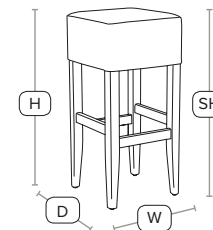

Unit Weight	H - 82cm	W - 38cm
8 kg	D - 38cm	SH - 82cm