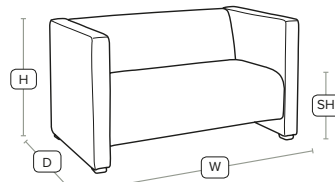

£470
exc VAT

**NEW
PRODUCT**

Luxury Arm Chair

lascari
premium upholstery

FLOW Sofa - ZA.3107C - Black

FAST DELIVERY INDOOR USE CONTRACT QUALITY

Unit Weight	H - 67cm	W - 155cm
45 kg	D - 91cm	SH - 43cm

Luxury sofa