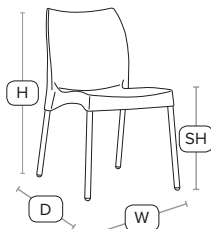

Unit Weight	H - 80cm	W - 44cm
3.1 kg	D - 53cm	SH - 44cm

Indoor/Outdoor Side Chair

Very strong stacking side chair with recyclable polypropylene seat and backrest - durable anodised aluminium legs. For indoor and outdoor use.

£98

exc VAT

VANNA^{TM}