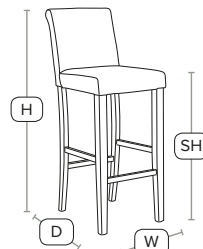

Unit Weight	H - 115cm	W - 38cm
9 kg	D - 53cm	SH - 75cm