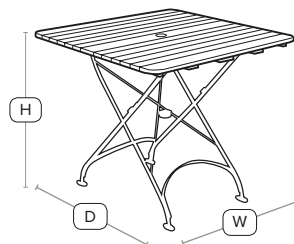

Unit Weight	H - 74cm	W - 70cm
14.3 kg	D - 70cm	

£193
exc VAT