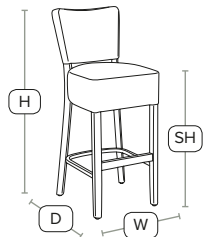

Unit Weight	H - 105cm	W - 42cm
8.5 kg	D - 52cm	SH - 76cm

CLUB Bar Stool - ZA.394ST - Wenge - Red

FAST DELIVERY INDOOR USE CONTRACT QUALITY

Luxurious bar stool upholstered in high quality faux leather.

Luxurious stool manufactured to the highest contract standards.