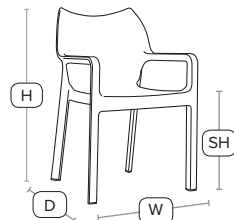

Unit Weight	H - 84cm	W - 57cm
4.1 kg	D - 53cm	SH - 45cm