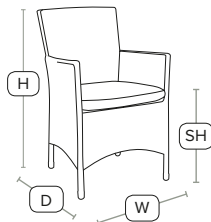

Unit Weight	H - 91cm	W - 55cm
5.3 kg	D - 53cm	SH - 48cm

Superior quality outdoor comfort arm chair
Superior styling, highest quality mocca weave. Very comfortable, No self assembly, sturdy construction, cushion included. Metal caps to ensure weave doesn't come loose.

£124

exc VAT

Solano is world renowned as one of the best weaves on the market

- Highest quality Solana weave
- High resistance to unravelling
- High resistance to extreme weather
- High resistance to UV rays and fading
- Very strong alloy frame
- Very strong alloy foot protector
- High resistance to fading or cracking
- High resistance to chipping or peeling