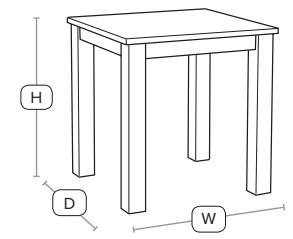

Unit Weight	H - 73cm	W - 70cm
22 kg	D - 70cm