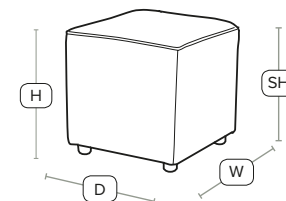

Unit Weight	H - 45cm	W - 45cm
8.85 kg	D - 45cm	SH - 45cm

Soft seating, tub chairs, sofas and coffee tables

5