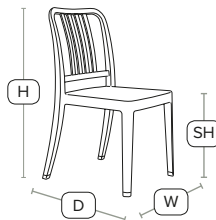

£98
exc VAT

VANNA™

Red

Green

Sand

Warm Grey

Anthracite

Indoor/Outdoor Side Chair

Stacking side chair, classic design crafted from very strong reinforced polypropylene. A choice of 5 great colours.

Unit Weight	H - 87cm	W - 49cm
4.2 kg	D - 52cm	SH - 46cm

£98
exc VAT

VANNA™

Red

Green

Sand

Warm Grey

Anthracite

Indoor/Outdoor Side Chair

Stacking side chair, classic design crafted from very strong reinforced polypropylene. A choice of 5 great colours.

Unit Weight	H - 87cm	W - 49cm
4.2 kg	D - 52cm	SH - 46cm