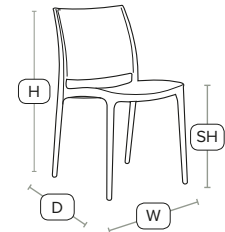

FAST DELIVERY OUTDOOR USE INDOOR USE STACKABLE CATAS TESTED

Indoor/Outdoor Side Chair

Superior quality blow moulded plastic side chair. A distinctive design and extremely durable.

Unit Weight	H - 81cm	W - 44cm
3.25 kg	D - 50cm	SH - 45cm