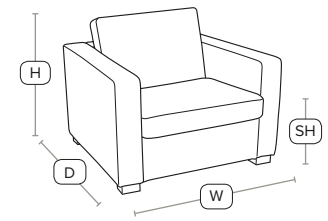

Unit Weight	H - 67cm	W - 80cm
50 kg	D - 91cm	SH - 43cm

Luxury arm chair

Highest quality faux leather with very sturdy construction, representing great value for money and providing real comfort.

Soft seating, tub chairs, sofas and coffee tables

5