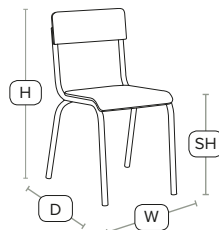

Unit Weight	H - 79cm	W - 43cm
4.25 kg	D - 48cm	SH - 45cm

£90

exc VAT

This stool is supplied in 3 parts:

- 1 Back
- 2 Seat
- 3 Frame

All rivets will be supplied