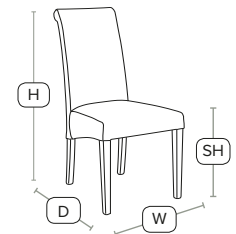

Unit Weight	H - 97cm	W - 47cm
9 kg	D - 57cm	SH - 48cm