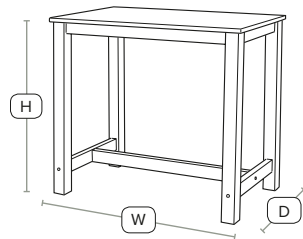

Unit Weight	H - 110cm	W - 120cm
45 kg	D - 75cm	

£188
exc VAT