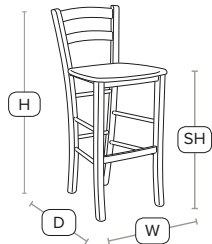

Unit Weight	H - 101cm	W - 42cm
6 kg	D - 47cm	SH - 73cm

£58
exc VAT