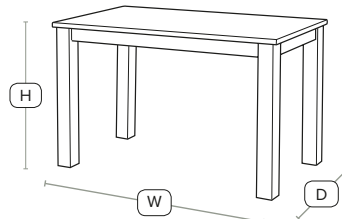

Made from solid beech with a solid ash top – stained to a dark walnut.

Unit Weight	H - 73cm	W - 120cm
29 kg	D - 70cm	

NEW PRODUCT

NEW PRODUCT

NEW PRODUCT

NEW PRODUCT

NEW PRODUCT

NEW PRODUCT