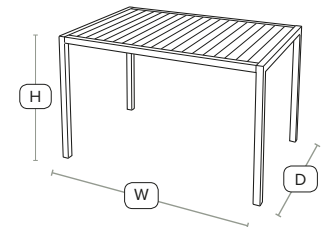

Unit Weight	H - 75cm	W - 120cm
17 kg	D - 80cm