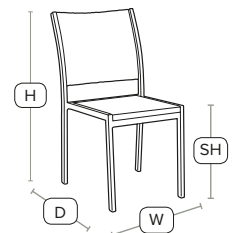

Unit Weight	H - 45cm	W - 48cm
3.7 kg	D - 48cm	

£80

exc VAT

SUN Arm Chair

SUN Side Chair - ZA.116C - Black

FAST DELIVERY OUTDOOR USE STACKABLE CONTRACT QUALITY

Beautiful outdoor wicker weave side chair

Highest quality frame, with wicker weave seat and back. Excellent stacking chair.