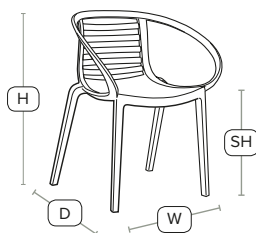

Indoor/Outdoor Side Chair

Stacking side chair, classic design crafted from very strong reinforced polypropylene. A choice of 5 great colours.

Unit Weight	H - 87cm	W - 49cm
4.2 kg	D - 52cm	SH - 46cm

£103

exc VAT

VANNAA™

SKYE Arm Chair - ZA.165C - Anthracite

FAST DELIVERY OUTDOOR USE INDOOR USE STACKABLE CATAS TESTED

Unit Weight	H - 77cm	W - 64cm
4.6 kg	D - 58cm	SH - 45cm

Indoor/Outdoor Arm Chair

Very stylish, extremely durable, stackable arm chair. Reinforced polypropylene arm chair that will look good in any environment. Ideal for outdoor use may also be used indoors if required.