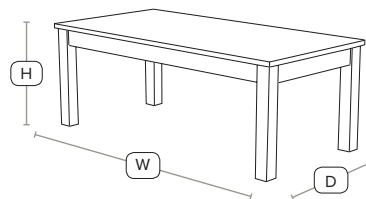

H -	45cm	W -	60cm
D -	60cm		

£198

exc VAT

Solid Oak

Available in this range:

HUNT Coffee Table - ZA.105CT - Light Oak

FAST DELIVERY INDOOR USE CONTRACT QUALITY

High quality solid oak coffee table
Very robust design solid oak table.
Requires self-assembly.