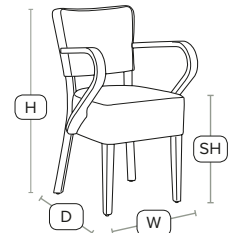

Unit Weight	H - 82.5cm	W - 47cm
8.5 kg	D - 51cm	SH - 45cm