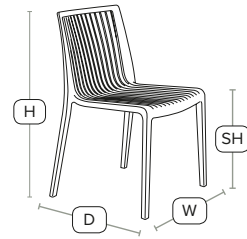

Very stylish, durable, stackable side chair
Reinforced polypropylene stackable side chair that will look good in any environment. Ideal for outdoor use may also be used indoors if required.

£72
exc VAT

VANNA™

Blue

Green

Red

Purple

Anthracite

ZOOM Side Chair - ZA.169C - Green

FAST DELIVERY OUTDOOR USE INDOOR USE STACKABLE CATAS TESTED

Unit Weight	H - 82cm	W - 54cm
3.9 kg	D - 56cm	SH - 45cm

Very stylish, durable, stackable side chair
Reinforced polypropylene stackable side chair that will look good in any environment. Ideal for outdoor use may also be used indoors if required.