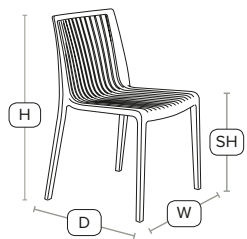

Blue

Green

Red

Purple

Anthracite

ZOOM Side Chair - ZA.168C - Anthracite

FAST DELIVERY OUTDOOR USE INDOOR USE STACKABLE CATAS TESTED

Unit Weight	H - 82cm	W - 54cm
3.9 kg	D - 56cm	SH - 45cm