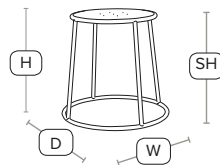

£78

exc VAT

NEW
seat options
See pages 160-63

MAX 45 Low Stool – ZA.410ST – Black

FAST DELIVERY OUTDOOR USE INDOOR USE STACKABLE CONTRACT QUALITY

Industrial Designer Stool

Bar stool with industrial look and 'designer' feel. Available in black, red, yellow or clear lacquered for powder coating in a colour of your client's choice.

Unit Weight	H - 45cm	W - 48cm
3.7 kg	D - 48cm	

£78

exc VAT

NEW
seat options
See pages 160-63

MAX 45 Low Stool – ZA.411ST – Red

FAST DELIVERY OUTDOOR USE INDOOR USE STACKABLE CONTRACT QUALITY

Industrial Designer Stool

Bar stool with industrial look and 'designer' feel. Available in black, red, yellow or clear lacquered for powder coating in a colour of your client's choice.

Unit Weight	H - 45cm	W - 48cm
3.7 kg	D - 48cm