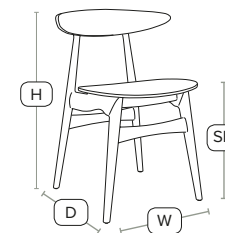

Manufactured from solid oak with oak veneer

H -	74cm	W -	54cm
D -	47cm	SH -	45cm

CARCHER Side Chair - ZA.546C - Raw Beech

FAST DELIVERY INDOOR USE CONTRACT QUALITY

Premium quality side chair

In raw beech ready for the colour of your choice