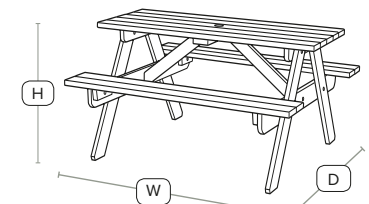

Floor Fixing plates available

HEREFORD Picnic Table - ZA.3119CT - 8 Seater

FAST DELIVERY OUTDOOR USE CONTRACT QUALITY

Easy to Assemble 8 Seater Picnic Table

This very sturdy, easy to assemble picnic table is made from solid Spruce wood and impregnated with a high quality wood preserver to ensure maximum durability.