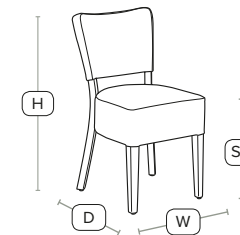

Unit Weight	H - 82.5cm	W - 42cm
8 kg	D - 51cm	SH - 45cm