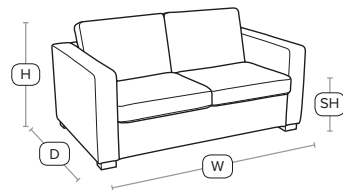

FORT Sofa - ZA.296C - Brown

FAST DELIVERY INDOOR USE CONTRACT QUALITY

Unit Weight	H - 67cm	W - 155cm
80 kg	D - 91cm	SH - 43cm

Luxury sofa

Highest quality faux leather with very sturdy construction, representing great value for money and providing real comfort.

£398
exc VAT