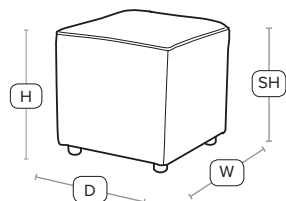

Unit Weight	H - 45cm	W - 45cm
8.85 kg	D - 45cm	SH - 45cm

£74

exc VAT

Available in these colours:

Cream

Brown

Wine Red

Black