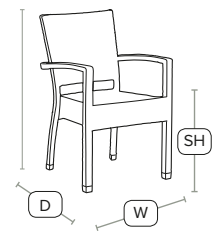

Grey wicker weave is also available in this range

Mocca wicker weave is also available in this range

Side Chair

Bar Stool

Comfort Arm Chair

STAG Arm Chair - ZA.113C - Black

FAST DELIVERY OUTDOOR USE STACKABLE 8 CONTRACT QUALITY