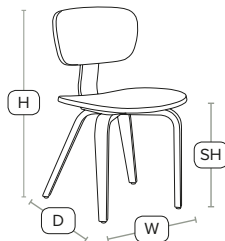

Unit Weight	H - 77cm	W - 47cm
7.5 kg	D - 49cm	SH - 46cm

£112
exc VAT