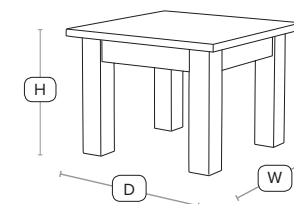

H -	45cm	W -	60cm
D -	60cm		

£150
exc VAT

Solid
Oak

Available in this range:

HUNT Coffee Table - ZA.104CT - Wenge

FAST DELIVERY INDOOR USE CONTRACT QUALITY

High quality solid oak coffee table
Very robust design solid oak table.
Requires self-assembly.