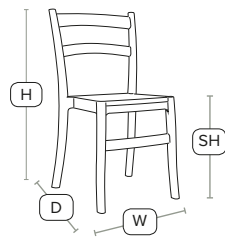

Unit Weight	H - 85cm	W - 45cm
3.3 kg	D - 51cm	SH - 46cm

Beautifully designed stacking side chair
Polypropylene, glass fibre reinforced stacking side chair. Strong and stable. Ideal for outdoor use may also be used indoors if required.