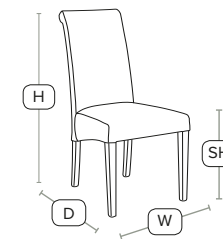

Unit Weight	H - 97cm	W - 47cm
9 kg	D - 57cm	SH - 48cm