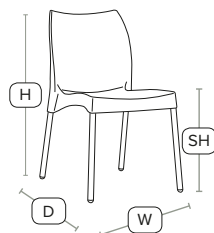

Unit Weight	H - 80cm	W - 44cm
3.1 kg	D - 53cm	SH - 44cm

£45
exc VAT

VANNA™

£45
exc VAT

VANNA™

ICON Side Chair - ZA.474C - Black

Unit Weight	H - 80cm	W - 44cm
3.1 kg	D - 53cm	SH - 44cm

Indoor/Outdoor Side Chair