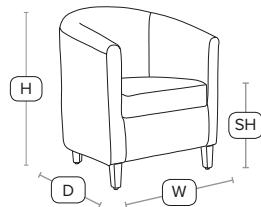

Unit Weight	H - 79cm	W - 68cm
17 kg	D - 60cm	SH - 44cm

Luxury tub chair

Highest quality faux leather. Sturdy solid beech frame, providing comfort with strength and durability.

£198
exc VAT