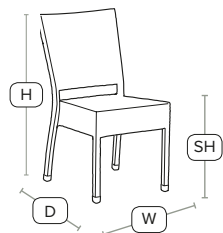

Unit Weight	H - 86cm	W - 46cm
3.5 kg	D - 44cm	SH - 45cm

Superior quality outdoor side chairs
Superior styling, highest quality weave. Metal caps to ensure weave doesn't come loose, stacks 8 high.

£98

exc VAT