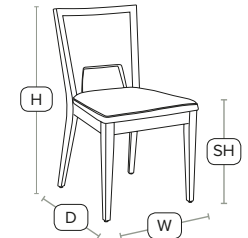

H -	84cm	W -	47cm
D -	54cm	SH -	47cm