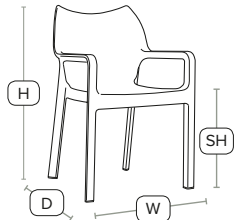

PEAK Arm Chair - ZA.368C – Light Blue

FAST DELIVERY OUTDOOR USE INDOOR USE STACKABLE CATAS TESTED

Indoor/outdoor stacking chair.

A superior quality blow moulded plastic arm chair with distinctive looks, very hard wearing.