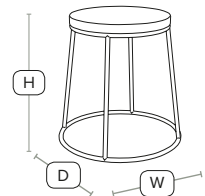

Industrial Designer Stool with ply seat

Our popular MAX stools are now available in a dark Jacobean oak finish 12mm ply.

* Size excludes seat pad