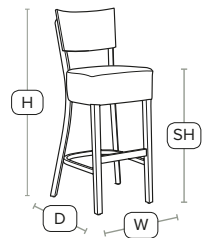

Unit Weight	H - 105cm	W - 42cm
8 kg	D - 52cm	SH - 76cm

CLUB Side Chair - ZA.386C - Wenge - Cream

FAST DELIVERY INDOOR USE CONTRACT QUALITY

Luxurious dining chair upholstered in high quality faux leather.

Luxurious chair manufactured to the highest contract standards.