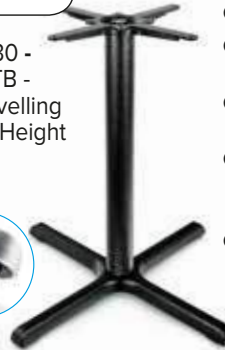

DETROIT Collection - Self Levelling Table Bases

£112
exc VAT

**B4 KX30 -
ZA.101TB -
Self Levelling
Dining Height**

- Height 72cm
- Base size
  76cm x 76cm
- Top plate size:
  33cm x 33cm
- Max top size:
  105cm dia or
  105cm x 105cm
- Weight:
  12 kg