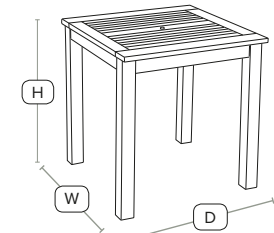

Unit Weight	H - 75cm	W - 90cm
16 kg	D - 90cm