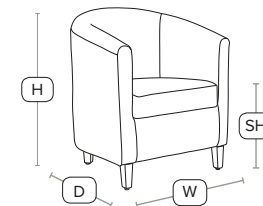

FAST DELIVERY INDOOR USE CONTRACT QUALITY

Luxury tub chair

Highest quality faux leather. Sturdy solid beech frame, providing comfort with strength and durability.

Unit Weight	H - 79cm	W - 68cm
17 kg	D - 60cm	SH - 44cm