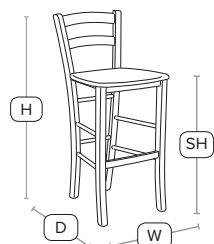

Unit Weight	H - 88cm	W - 43cm
5 kg	D - 45cm	SH - 47cm

£90
exc VAT

Light Walnut side chair available

Wenge Bar stool available

£130
exc VAT

NEW PRODUCT

ROSSO Bar Stool – Light Walnut – ZA.450ST

Unit Weight	H - 101cm	W - 42cm
6 kg	D - 47cm	SH - 73cm