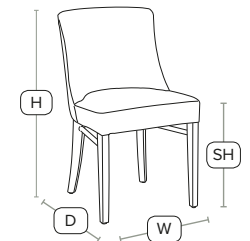

H -	??cm	W -	??cm
D -	??cm	SH -	??cm