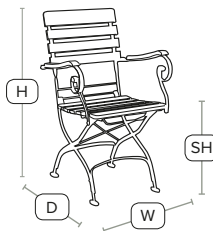

Unit Weight	H - 89cm	W - 54cm
12.2 kg	D - 58cm	SH - 46cm

£178
exc VAT