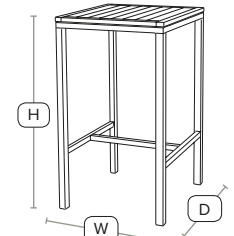

Unit Weight	H - 110cm	W - 60cm
16 kg	D - 60cm	

£172
exc VAT

ICE Dining Table - ZA.260CT - Robinia Wood

FAST DELIVERY OUTDOOR USE CONTRACT QUALITY

Hard wearing dining table ideal for extreme environments

Solid Robinia wood top and black powder coated metal frame. Supplied fully assembled.