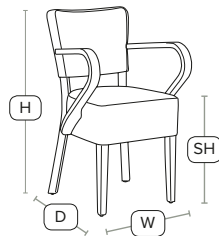

Unit Weight	H - 82.5cm	W - 47cm
8.5 kg	D - 51cm	SH - 45cm

£124
exc VAT