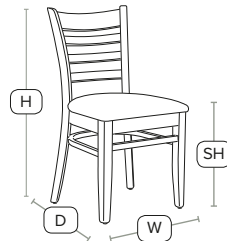

Dark Walnut

PLUS Side Chair – ZA.467C – Light Oak – Brown

FAST DELIVERY

INDOOR USE

CONTRACT QUALITY

Very sturdy side chair

Manufactured from beech and designed to withstand the rigours of contract use.

Unit Weight	H - 85cm	W - 44cm
5 kg	D - 52cm	SH - 46cm