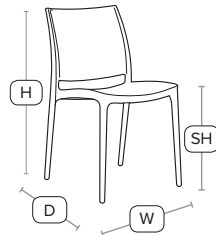

Grey

SPICE Side Chair - ZA.103C - White

FAST DELIVERY OUTDOOR USE INDOOR USE STACKABLE CATAS TESTED

Indoor/Outdoor Side Chair

Superior quality blow moulded plastic side chair. A distinctive design and extremely durable.