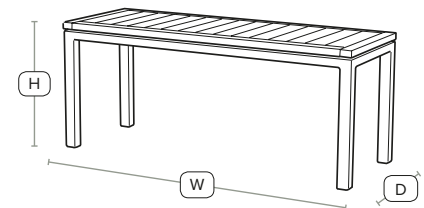

Also available in the ICE range:

High Poseur Table

High Rectangular Table

Square Dining Table

Rectangular Dining Table

Low Stool

High Stool

Unit Weight	H - 45cm	W - 110cm
15kg	D - 45cm	