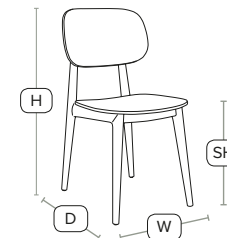

H -	82cm	W -	44cm
D -	50cm	SH -	46cm