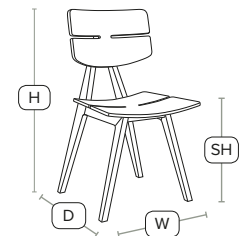

H -	85cm	W -	46cm
D -	47cm	SH -	45cm

ZEST Side Chair - ZA.547C - Raw Beech

FAST DELIVERY INDOOR USE CONTRACT QUALITY

Premium quality side chair

Manufactured from solid beech and ready for the finish of your choice