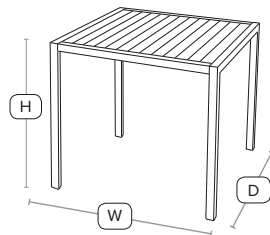

Unit Weight	H - 75cm	W - 80cm
13 kg	D - 80cm	

£310
exc VAT