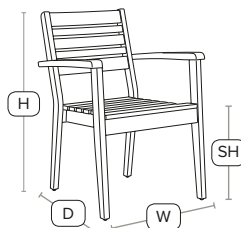

£164
exc VAT

Very stylish, outdoor stacking arm chair
Made entirely from Robinia wood and built to last!
Stacks up to 5 high.

Unit Weight	H - 83cm	W - 57cm
10 kg	D - 55cm	SH - 43cm

£186
exc VAT

Very attractive, sturdy outdoor table
Made entirely from Robinia wood and built to last!

Unit Weight	H - 75cm	W - 80cm
17 kg	D - 80cm