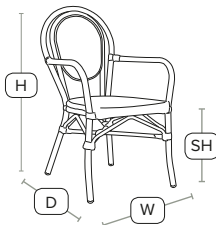

Unit Weight	H - 88cm	W - 54cm
4.6 kg	D - 52cm	SH - 45cm

£92
exc VAT