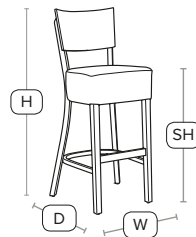

Unit Weight	H - 105cm	W - 42cm
8 kg	D - 52cm	SH - 76cm

Extremely comfortable bar stool

Superbly manufactured product that has been designed for heavy contract use. Pre-finished in dark walnut and fully upholstered.