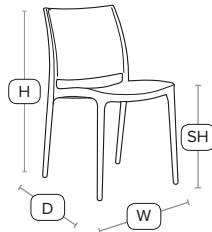

FAST DELIVERY OUTDOOR USE INDOOR USE STACKABLE CATAS TESTED

Unit Weight	H - 81cm	W - 44cm
3.25 kg	D - 50cm	SH - 45cm

Indoor/Outdoor Side Chair

Superior quality blow moulded plastic side chair. A distinctive design and extremely durable.

FAST DELIVERY OUTDOOR USE INDOOR USE STACKABLE CATAS TESTED

Indoor/Outdoor Side Chair

Superior quality blow moulded plastic side chair. A distinctive design and extremely durable.

Unit Weight	H - 81cm	W - 44cm
3.25 kg	D - 50cm	SH - 45cm