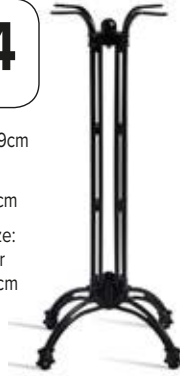

JACK 4 Leg Poseur - ZA.457TB

£79
exc VAT

- Height: 73cm
- Base size: 60cm x 91cm
- Max top size: 120cm x 80cm
- Weight: 11.2 kg