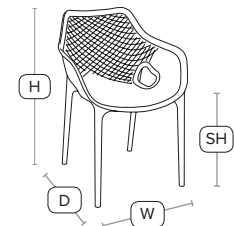

Polypropylene, glass fibre reinforced stacking side chair. Strong and stable. Ideal for outdoor use may also be used indoors if required.

Unit Weight	H - 82cm	W - 50cm
3.7 kg	D - 60cm	SH - 44cm

£88

exc VAT

VANNATM

SPRING Arm Chair - ZA.219C - White

FAST DELIVERY OUTDOOR USE INDOOR USE STACKABLE CATAS TESTED

Beautifully designed stacking arm chair

Polypropylene, glass fibre reinforced stacking arm chair. Strong and stable. Ideal for outdoor use may also be used indoors if required.