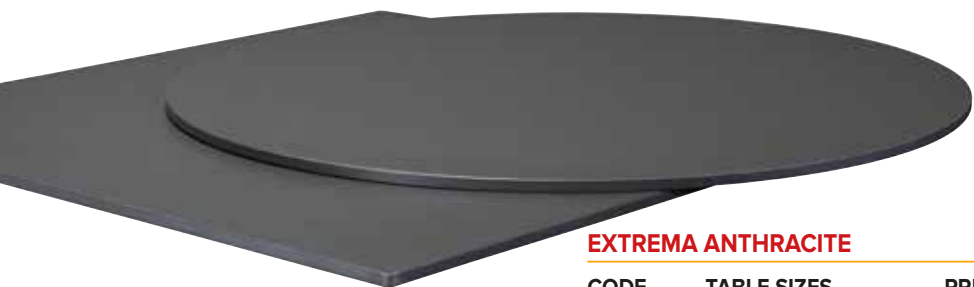

CODE	TABLE SIZES	PRICE exc VAT
ZA.122T	69cm dia (Round)	£96
ZA.123T	69cm x 69cm (Square)	£96
ZA.185T	79cm x 79cm (Square)	£158
ZA.184T	119cm x 69cm (Rect)	£158

EXTREMA ANTHRACITE

CODE	TABLE SIZES	PRICE exc VAT
ZA.126T	69cm dia (Round)	£96
ZA.127T	69cm x 69cm (Square)	£96
ZA.187T	79cm x 79cm (Square)	£158
ZA.186T	119cm x 69cm (Rect)	£158