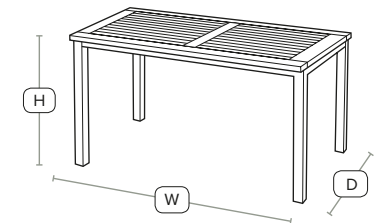

H -	72cm	W -	70cm
D -	70cm		

COOL Dining Table - ZA.108CT - Teak wood top with PARIS base

FAST DELIVERY OUTDOOR USE INDOOR USE CONTRACT QUALITY

Sturdy four legged table

Very sturdy design 4 seater table. Base powder coated black for outdoor use, complete with teak top. May also be used internally if required.