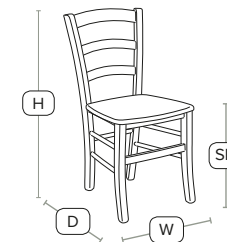

Unit Weight	H - 88cm	W - 43cm
5 kg	D - 45cm	SH - 47cm