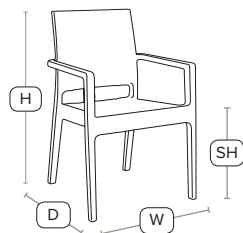

Unit Weight	H - 87cm	W - 58cm
4.7 kg	D - 59cm	SH - 46cm

Premium quality stacking arm chair
Moulded plastic arm chair, attractive design, very robust.

RIDGE Table - ZA.227CT - Dark Grey

FAST DELIVERY OUTDOOR USE INDOOR USE