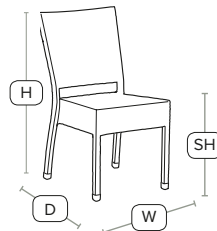

Grey wicker weave is also available in this range

Mocca wicker weave is also available in this range

Arm Chair

Bar Stool

Comfort Arm Chair

STAG Side Chair - ZA.112C - Black

FAST DELIVERY OUTDOOR USE STACKABLE 8 CONTRACT QUALITY