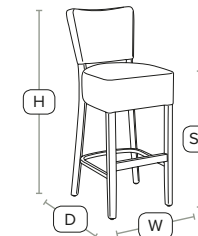

Unit Weight	H - 82.5cm	W - 47cm
8.5 kg	D - 51cm	SH - 45cm

CLUB Bar Stool - ZA.388ST - Wenge - Cream

FAST DELIVERY

INDOOR USE

CONTRACT QUALITY

Luxurious bar stool upholstered in high quality faux leather.
Luxurious stool manufactured to the highest contract standards.