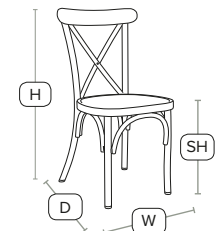

Unit Weight	H - 86cm	W - 44cm
2.4 kg	D - 50cm	SH - 45cm