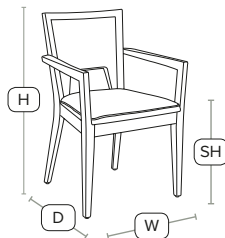

H -	84cm	W -	55cm
D -	54cm	SH -	47cm

£138
exc VAT

**NEW
PRODUCT**