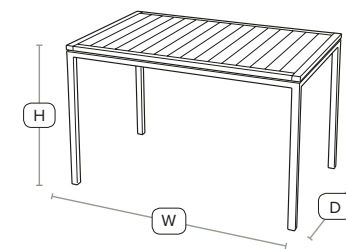

FAST DELIVERY OUTDOOR USE CONTRACT QUALITY

Hard wearing dining table ideal for extreme environments

Solid Robinia wood top and black powder coated metal frame. Supplied fully assembled.

Also available in the ICE range: