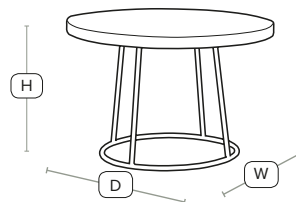

MAX Coffee Table 60cm dia

FAST DELIVERY INDOOR USE CONTRACT QUALITY

High quality coffee table

Based on our popular MAX stool with 60cm round coffee table top.

H -	53cm	W -	60cm
D -	60cm		

MAX Coffee Table 75cm dia