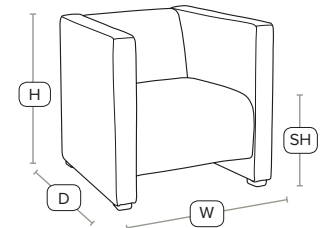

Unit Weight	H - 67cm	W - 80cm
32 kg	D - 91cm	SH - 43cm

Luxury arm chair
Highest quality faux leather with very sturdy construction, representing great value for money and providing real comfort.