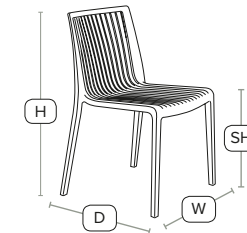

VANNAA™

SKYE Arm Chair - ZA.165C - Anthracite

FAST DELIVERY OUTDOOR USE INDOOR USE STACKABLE CATAS TESTED

Unit Weight	H - 77cm	W - 64cm
4.6 kg	D - 58cm	SH - 45cm

Indoor/Outdoor Arm Chair

Very stylish, extremely durable, stackable arm chair. Reinforced polypropylene arm chair that will look good in any environment. Ideal for outdoor use may also be used indoors if required.

£72

exc VAT

VANNAA™

ZOOM Side Chair - ZA.167C - Red

FAST DELIVERY OUTDOOR USE INDOOR USE STACKABLE CATAS TESTED

Unit Weight	H - 82cm	W - 54cm
3.9 kg	D - 56cm	SH - 45cm

Very stylish, durable, stackable side chair