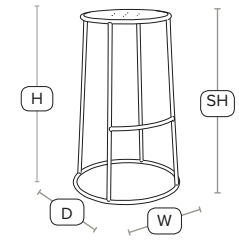

MAX 75 High Stool – ZA.405ST – Raw

Unit Weight	H - 73cm	W - 48cm
4.5 kg	D - 48cm	

Industrial Designer Stool
Bar stool with industrial look and 'designer' feel. Available in black, red, yellow or clear lacquered for powder coating in a colour of your client's choice.

2
Aluminium, Wicker weave, Robinia & Teak, chairs, stools and tables