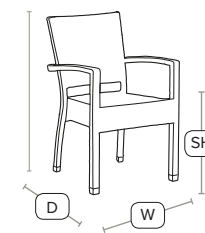

Side Chair

Bar Stool

Comfort Arm Chair

Black wicker weave is also available in this range

Mocca wicker weave is also available in this range

STAG Arm Chair - ZA.425C - Grey

FAST DELIVERY OUTDOOR USE STACKABLE 8 CONTRACT QUALITY