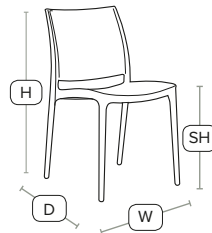

SPICE Side Chair - ZA.105C - Orange

FAST DELIVERY OUTDOOR USE INDOOR USE STACKABLE CATAS TESTED

Unit Weight	H - 81cm	W - 44cm
3.25 kg	D - 50cm	SH - 45cm

Indoor/Outdoor Side Chair

Superior quality blow moulded plastic side chair. A distinctive design and extremely durable.