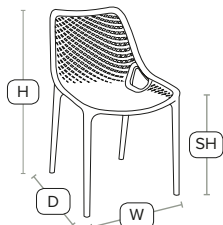

Black

SPRING Side Chair - ZA.215C - White

FAST DELIVERY OUTDOOR USE INDOOR USE STACKABLE CATAS TESTED

Beautifully designed stacking side chair
Polypropylene, glass fibre reinforced stacking side chair. Strong and stable. Ideal for outdoor use may also be used indoors if required.

Unit Weight	H - 82cm	W - 50cm
3.7 kg	D - 60cm	SH - 44cm

£82

exc VAT

VANNA™

SPRING Side Chair - ZA.216C - Red

FAST DELIVERY OUTDOOR USE INDOOR USE STACKABLE CATAS TESTED

Unit Weight	H - 82cm	W - 50cm
3.7 kg	D - 60cm	SH - 44cm

Beautifully designed stacking side chair
Polypropylene, glass fibre reinforced stacking side chair. Strong and stable. Ideal for outdoor use may also be used indoors if required.

£82

exc VAT

VANNA™

SPRING Side Chair - ZA.217C - Tropical Green