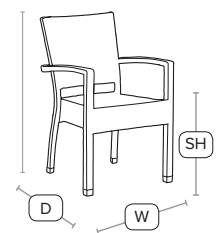

STAG Arm Chair - ZA.110C - Mocca

FAST DELIVERY

OUTDOOR USE

STACKABLE

CONTRACT QUALITY

Unit Weight	H - 86cm	W - 55cm
4.3 kg	D - 46cm	SH - 45cm

Superior quality outdoor arm chair

Superior styling, highest quality weave.

Metal caps to ensure weave doesn't come loose, stacks 8 high.