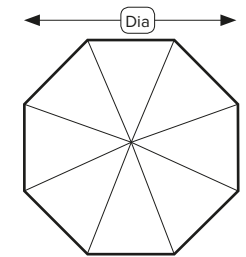

Unit Weight	H - 238cm	Dia - 250cm
6 kg