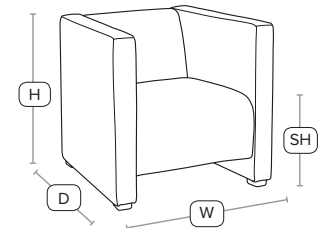

Unit Weight	H - 67cm	W - 80cm
32 kg	D - 91cm	SH - 43cm

Luxury arm chair

Highest quality faux leather with very sturdy construction, representing great value for money and providing real comfort.

Soft seating, tub chairs, sofas and coffee tables

5