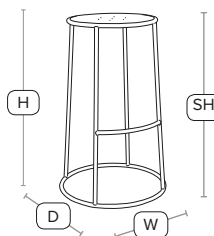

NEW
seat options
See pages 160-63

MAX 45 Low Stool Black

MAX 45 Low Stool Red

MAX 45 Low Stool Yellow

MAX 75 High Stool – ZA.408ST – Yellow

FAST DELIVERY OUTDOOR USE INDOOR USE STACKABLE CONTRACT QUALITY

Industrial Designer Stool