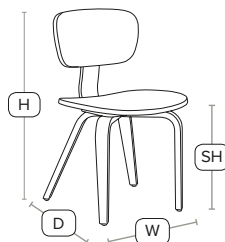

Very sturdy side chair

Manufactured from plywood and designed to withstand the rigours of contract use.

Unit Weight	H - 77cm	W - 47cm
7.5 kg	D - 49cm	SH - 46cm

£58

exc VAT