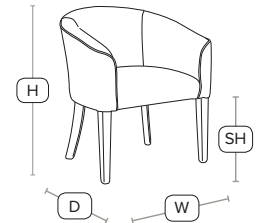

Unit Weight	H - 77cm	W - 63cm
17 kg	D - 60cm	SH - 44cm

Luxury tub chair

High quality faux leather. Sturdy solid beech frame, providing comfort with strength and durability