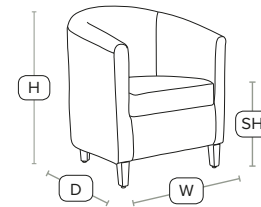

FAST DELIVERY INDOOR USE CONTRACT QUALITY

Unit Weight	H - 79cm	W - 68cm
17 kg	D - 60cm	SH - 44cm

Luxury tub chair

Highest quality faux leather. Sturdy solid beech frame, providing comfort with strength and durability.