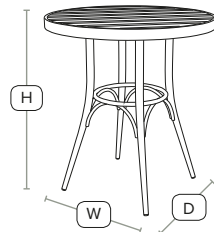

Unit Weight	H - 75cm	W - 75cm
9 kg	D - 75cm	

£184
exc VAT

£84
exc VAT

NEW
seat options
See pages 156-159

CAFÉ Table – ZA.442CT - Round, White

Unit Weight	H - 75cm	W - 75cm
9 kg	D - 75cm	

Durable table certified for severe contract use
Beautiful aluminium vintage-finished frame - suitable for indoor and outdoor use