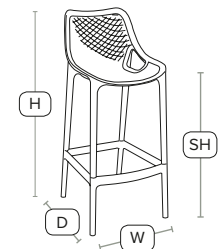

£103
exc VAT

VANNA™

Unit Weight	H - 105cm	W - 45cm
5 kg	D - 53cm	SH - 75cm

Beautifully designed bar stool

Polypropylene, glass fibre reinforced bar stool. Very comfortable and hard wearing. Ideal for outdoor use may also be used indoors if required.

£103
exc VAT

VANNA™

Unit Weight	H - 105cm	W - 45cm
5 kg	D - 53cm	SH - 75cm

Beautifully designed bar stool

Polypropylene, glass fibre reinforced bar stool. Very comfortable and hard wearing. Ideal for outdoor use may also be used indoors if required.