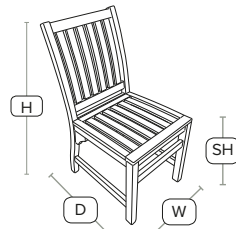

FAST DELIVERY OUTDOOR USE CONTRACT QUALITY

Very strong, traditional styled side chair
This classic outdoor chair is manufactured from beautiful FSC Certified acacia wood.

Unit Weight	H - 89cm	W - 43cm
8 kg	D - 58cm	SH - 45cm