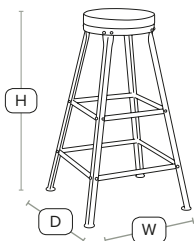

12mm Natural ply seat/RFU without foam

MEZZ High Stool - ZA.611ST - 12mm Natural ply seat/RFU without foam*

FAST DELIVERY INDOOR USE CONTRACT QUALITY

* Size excludes seat pad

H -	77cm	W -	47cm
D -	49cm		

Sturdy vintage stool