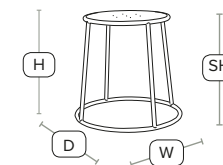

Industrial Designer Stool

Bar stool with industrial look and 'designer' feel. Available in black, red, yellow or clear lacquered for powder coating in a colour of your client's choice.

Unit Weight	H - 45cm	W - 48cm
3.7 kg	D - 48cm