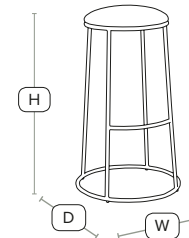

32mm pine top

12mm ply seat in dark Jacobean

12mm ply seat RFU/ No finish

MAX High Stool - Fully upholstered in Lascari Rustic brown

FAST DELIVERY

INDOOR USE

CONTRACT QUALITY

* Size excludes seat pad