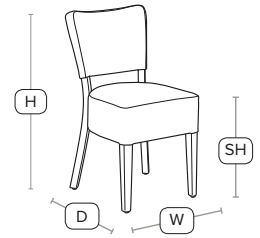

Unit Weight	H - 82.5cm	W - 42cm
8 kg	D - 51cm	SH - 45cm