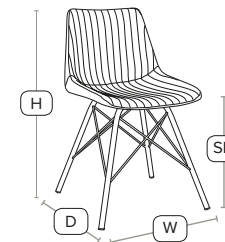

H -	75cm	W -	45cm
D -	48cm	SH -	46cm