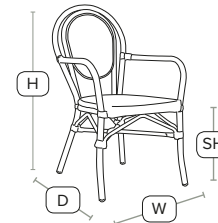

Beautiful wicker weave outdoor arm chair
Ideal for all outdoor occasions. Aluminium cane effect frame, with outdoor quality wicker weave.

Unit Weight	H - 88cm	W - 54cm
4.6 kg	D - 52cm	SH - 45cm

£86
exc VAT