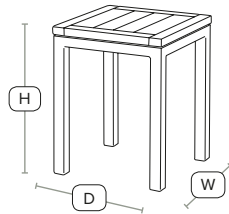

Also available in the ICE range:

High Poseur Table

High Rectangular Table

Square Dining Table

Rectangular Dining Table

High Stool

Bench

Unit Weight	H - 45cm	W - 35cm
5 kg	D - 35cm	