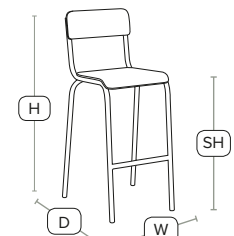

Unit Weight	H - 103cm	W - 42cm
6.1 kg	D - 48cm	SH - 72cm