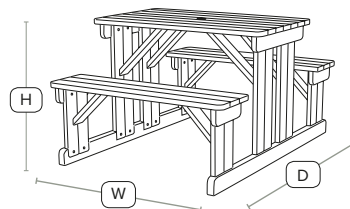

8 Seater

6 seater available

NEWPORT WALK IN BENCH - ZA.371CT - 6 Seater

FAST DELIVERY OUTDOOR USE CONTRACT QUALITY

6 Seater Picnic Table

This very sturdy, easy to assemble picnic table is made from solid Spruce wood and impregnated with a high quality wood preserver to ensure maximum durability.