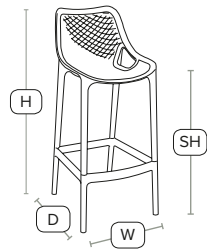

Unit Weight	H - 105cm	W - 45cm
5 kg	D - 53cm	SH - 75cm

Beautifully designed bar stool

Polypropylene, glass fibre reinforced bar stool. Very comfortable and hard wearing. Ideal for outdoor use may also be used indoors if required.

£103
exc VAT

VANNA™