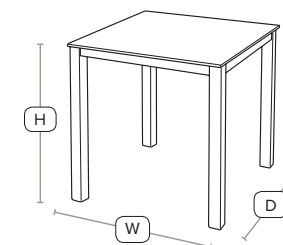

H -	72cm	W -	69cm
D -	69cm		

Sturdy four legged table

Very sturdy design 2 seater table. Base powder coated black for outdoor use, complete with grey HP laminate top. May also be used internally if required.