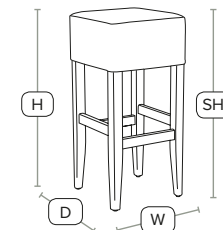

Luxurious stool manufactured to the highest contract standards.

Unit Weight	H - 105cm	W - 42cm
8.5 kg	D - 52cm	SH - 76cm

FAST DELIVERY

INDOOR USE

CONTRACT QUALITY

Comfortable bars tools.

Beautifully crafted, manufactured to the highest standards and available in 4 great colours.