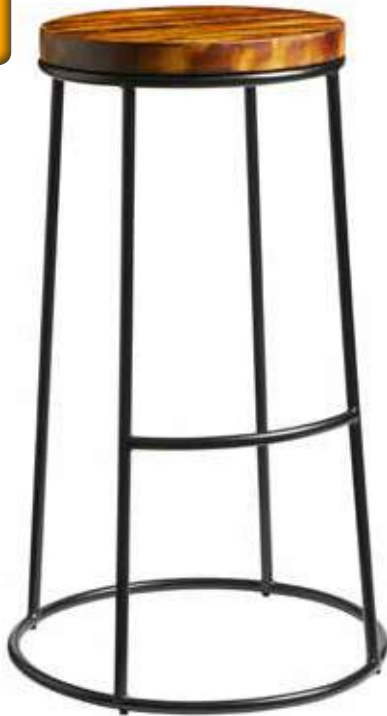

H -	74cm	W -	54cm
D -	47cm	SH -	45cm

£130
exc VAT

NEW PRODUCT

Frame colour options:

Black
Code: ZA.577ST

Red
Code: ZA.579ST

Yellow
Code: ZA.578ST

Raw/Clear lacquered
Code: ZA.580ST **£127** exc VAT