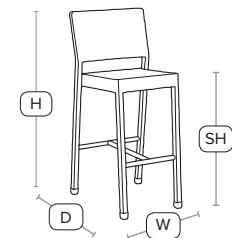

Superior quality outdoor bar stool

Superior styling, highest quality weave. Metal caps to ensure weave doesn't come loose.

Unit Weight	H - 109cm	W - 46cm
4.8 kg	D - 53cm	SH - 76cm

£90

exc VAT

Arm Chair

Bar Stool