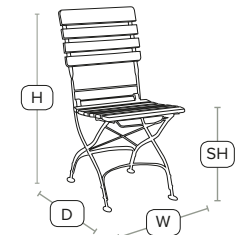

Unit Weight	H - 73cm	W - 80cm
16 kg	D - 80cm	

£98
exc VAT

Arm Chair

Round Table

Square Table

Rectangular Table

ARCH Folding Side Chair - ZA.123C

Beautifully crafted, wrought iron folding side chair
A firm favourite for pubs, garden centres, cafés and boutique bistros. Competitive price, very sturdy and folds flat for easy storage.