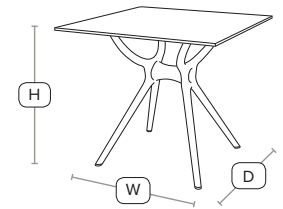

CITY Table

£236
exc VAT

SPICE side chairs see page 12

CITY Table Square - ZA.492CT - Black

FAST DELIVERY OUTDOOR USE INDOOR USE CONTRACT QUALITY

Design-led café table

A design led table with durable plastic legs and HPL compact laminate 12mm thick top. Suitable for indoor and outdoor use and can be disassembled. Supplied KD.