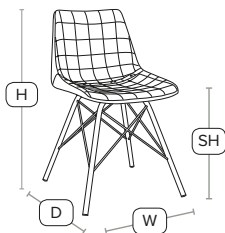

INDOOR
USE

CONTRACT
QUALITY

Classic design chair

A classic chair fully upholstered in genuine leather

H -	75cm	W -	45cm
D -	48cm	SH -	46cm

£118
exc VAT

**NEW
PRODUCT**

MARCO Side Chair - ZA.523C - Light Tan