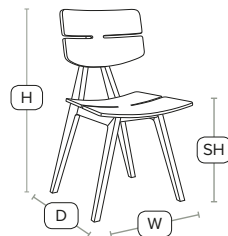

H -	85cm	W -	46cm
D -	47cm	SH -	45cm

ZEST Side Chair - ZA.547C - Raw Beech

FAST DELIVERY INDOOR USE CONTRACT QUALITY

Premium quality side chair

Manufactured from solid beech and ready for the finish of your choice