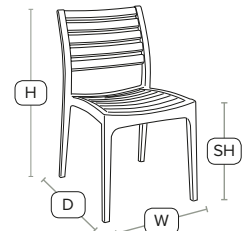

ZOOM Side Chair - ZA.171C - Purple

FAST DELIVERY OUTDOOR USE INDOOR USE STACKABLE CATAS TESTED

Unit Weight	H - 82cm	W - 54cm
3.9 kg	D - 56cm	SH - 45cm

Very stylish, durable, stackable side chair
Reinforced polypropylene stackable side chair that will look good in any environment. Ideal for outdoor use may also be used indoors if required.

Moulded plastic chairs, stools and tables

£76
exc VAT

VANNATM

£67
exc VAT

VANNATM

REAL Arm Chair - ZA.211C - Black

Stacking Arm Chair

Polypropylene, glass fibre reinforced stacking armchair. Strong and stable. Ideal for outdoor use may also be used indoors if required.

Unit Weight	H - 82cm	W - 58cm
5.0 kg	D - 58cm	SH - 45cm

REAL Side Chair - ZA.213C - Black

Stacking Side Chair

Polypropylene, glass fibre reinforced stacking side chair. Strong and stable. Ideal for outdoor use may also be used indoors if required.