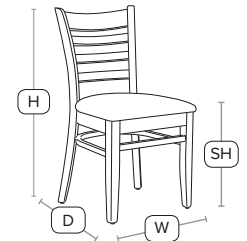

CONTRACT QUALITY

Very sturdy side chair

Manufactured from beech and designed to withstand the rigours of contract use.

Unit Weight	H - 85cm	W - 44cm
5 kg	D - 52cm	SH - 46cm

£98

exc VAT

Dark Walnut Barstool
ZA.495ST
£120