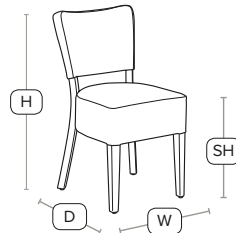

Unit Weight	H - 82.5cm	W - 42cm
8 kg	D - 51cm	SH - 45cm

£124
exc VAT