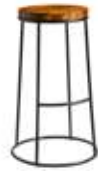

32mm pine top