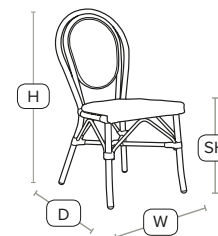

FAST DELIVERY

OUTDOOR USE

STACKABLE

CONTRACT QUALITY

Beautiful wicker weave outdoor chair
Ideal for all outdoor occasions. Aluminium cane effect frame, with outdoor quality wicker weave.

Unit Weight	H - 83cm	W - 46cm
4.0 kg	D - 57cm	SH - 45cm