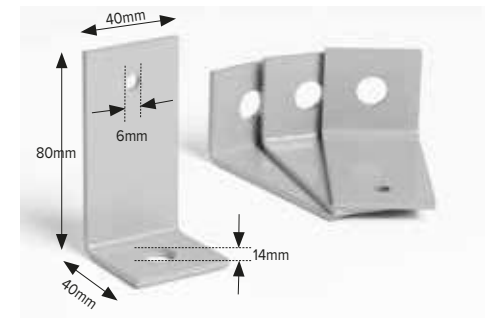

Unit Weight	H - 68cm	W - 180cm
65 kg	D - 180cm	

£6
(4 no.)
exc VAT

Table Fixing Brackets – ZA.501 – FB - (x4 each)

Table Fixing Brackets

An L shaped bracket held in stock and powdercoated in light grey RAL 9006 (Fixings not included)