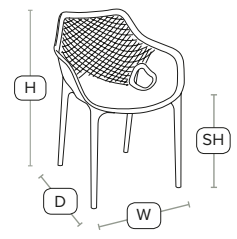

Unit Weight	H - 81cm	W - 57cm
3.8 kg	D - 60cm	SH - 44cm

Beautifully designed stacking arm chair
Polypropylene, glass fibre reinforced stacking arm chair. Strong and stable. Ideal for outdoor use may also be used indoors if required.

£88
exc VAT

Vanna™

SPRING Arm Chair - ZA.221C - Tropical Green

- FAST DELIVERY
- OUTDOOR USE
- INDOOR USE
- STACKABLE
- CATAS TESTED

Unit Weight	H - 81cm	W - 57cm
3.8 kg	D - 60cm	SH - 44cm

Beautifully designed stacking arm chair
Polypropylene, glass fibre reinforced stacking arm chair. Strong and stable. Ideal for outdoor use may also be used indoors if required.

£88
exc VAT

VANNA™

SPRING Arm Chair - ZA.222C - Black

- FAST DELIVERY
- OUTDOOR USE
- INDOOR USE
- STACKABLE
- CATAS TESTED

Unit Weight	H - 81cm	W - 57cm
3.8 kg	D - 60cm	SH - 44cm

Beautifully designed stacking arm chair
Polypropylene, glass fibre reinforced stacking arm chair. Strong and stable. Ideal for outdoor use may also be used indoors if required.

£88
exc VAT

VANNA™

SPRING Arm Chair - ZA.478C - Yellow

- FAST DELIVERY
- OUTDOOR USE
- INDOOR USE
- STACKABLE
- CATAS TESTED

Unit Weight	H - 81cm	W - 57cm
3.8 kg	D - 60cm	SH - 44cm

Beautifully designed stacking arm chair
Polypropylene, glass fibre reinforced stacking arm chair. Strong and stable. Ideal for outdoor use may also be used indoors if required.