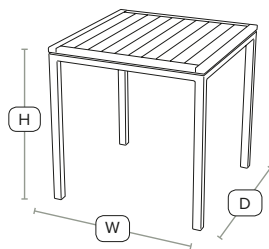

FAST DELIVERY OUTDOOR USE CONTRACT QUALITY

Hard wearing dining table ideal for extreme environments

Solid Robinia wood top and black powder coated metal frame. Supplied fully assembled.

Also available in the ICE range:

Unit Weight	H - 73cm	W - 75cm
14 kg	D - 75cm	

£238
exc VAT