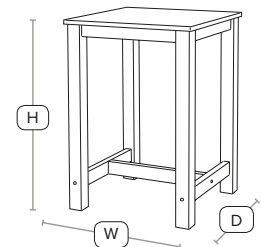

Unit Weight	H - 110cm	W - 75cm
34 kg	D - 75cm