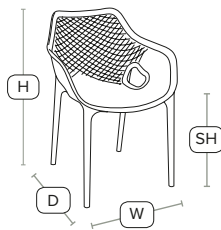

£88
exc VAT

VANNA™

SPRING Arm Chair - ZA.478C - Yellow

- FAST DELIVERY
- OUTDOOR USE
- INDOOR USE
- STACKABLE
- CATAS TESTED

Unit Weight	H - 81cm	W - 57cm
3.8 kg	D - 60cm	SH - 44cm

Beautifully designed stacking arm chair
Polypropylene, glass fibre reinforced stacking arm chair. Strong and stable. Ideal for outdoor use may also be used indoors if required.

£88
exc VAT

Vanna™

SPRING Arm Chair - ZA.480C - Anthracite

Beautifully designed stacking arm chair
Polypropylene, glass fibre reinforced stacking arm chair. Strong and stable. Ideal for outdoor use may also be used indoors if required.

Unit Weight	H - 81cm	W - 57cm
3.8 kg	D - 60cm	SH - 44cm

£103
exc VAT

Vanna™

SPRING Bar Stool - ZA.223ST - White

Beautifully designed bar stool
Polypropylene, glass fibre reinforced bar stool. Very comfortable and hard wearing. Ideal for outdoor use may also be used indoors if required.