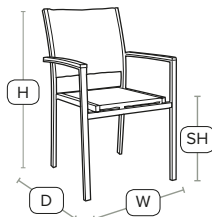

Beautiful outdoor wicker weave arm chair
Highest quality frame, with wicker weave seat and back. Excellent stacking arm chair.

Unit Weight	H - 88cm	W - 55cm
4.2 kg	D - 54cm	SH - 45cm

LIKEWOOD Side Chair - ZA.428C - Black