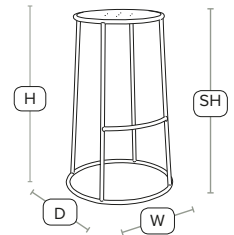

Unit Weight	H - 73cm	W - 48cm
4.5 kg	D - 48cm	

Industrial Designer Stool

Bar stool with industrial look and 'designer' feel. Available in black, red, yellow or clear lacquered for powder coating in a colour of your client's choice.