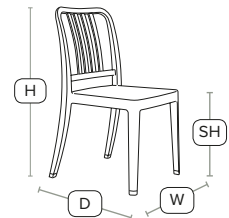

Unit Weight	H - 87cm	W - 49cm
4.2 kg	D - 52cm	SH - 46cm

£98
exc VAT

VANNA™

ROCK Side Chair - ZA.161C - Green

Indoor/Outdoor Side Chair

Stacking side chair, classic design crafted from very strong reinforced polypropylene. A choice of 5 great colours.