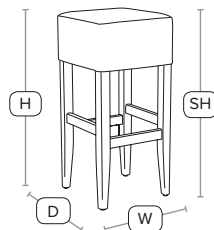

Unit Weight	H - 82cm	W - 38cm
8 kg	D - 38cm	SH - 82cm

£84
exc VAT