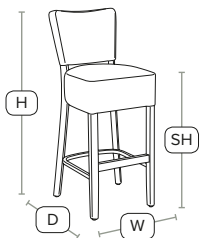

Luxurious stool manufactured to the highest contract standards.

Unit Weight	H - 105cm	W - 42cm
8.5 kg	D - 52cm	SH - 76cm

FAST DELIVERY

INDOOR USE

CONTRACT QUALITY

Comfortable bars tools.

Beautifully crafted, manufactured to the highest standards and available in 4 great colours.