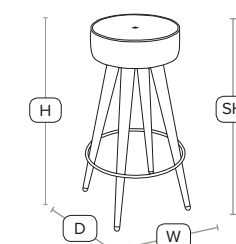

MALIBU High Stool - ZA.522ST - Upholstered in Bruciato Tan

H - 79cm	W - 36cm
D - 36cm	SH - 79cm

Sturdy and comfortable bar stool

A beautiful stool in a rustic wood finished and upholstered in genuine leather