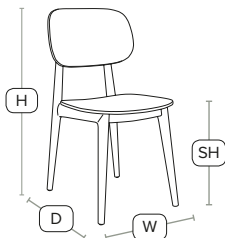

H -	82cm	W -	44cm
D -	50cm	SH -	46cm

FAST DELIVERY INDOOR USE CONTRACT QUALITY

Premium quality side chair
In raw beech ready for the colour of your choice