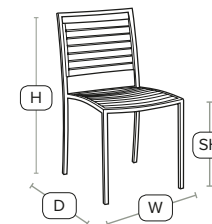

Unit Weight	H - 83cm	W - 43cm
4.7 kg	D - 46cm	SH - 44cm