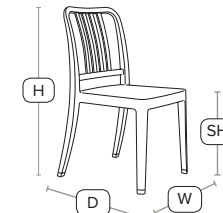

Unit Weight	H - 87cm	W - 49cm
4.2 kg	D - 52cm	SH - 46cm

Indoor/Outdoor Side Chair

Stacking side chair, classic design crafted from very strong reinforced polypropylene. A choice of 5 great colours.

Moulded plastic chairs, stools and tables