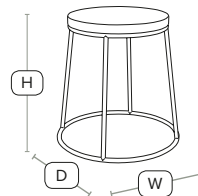

MAX Low Stool - 32mm pine top

FAST DELIVERY INDOOR USE CONTRACT QUALITY

Industrial Designer Stool with pine seat

Our popular MAX stools are now available in a rustic finish pine seat pad.

* Size excludes seat pad