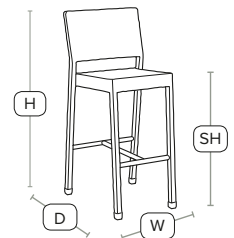

CONTRACT QUALITY

Unit Weight	H - 109cm	W - 46cm
4.8 kg	D - 53cm	SH - 76cm

Superior quality outdoor bar stool
Superior styling, highest quality weave. Metal caps to ensure weave doesn't come loose.

£82

exc VAT