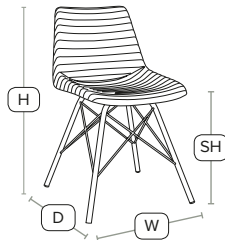

H -	75cm	W -	45cm
D -	48cm	SH -	46cm

£112
exc VAT