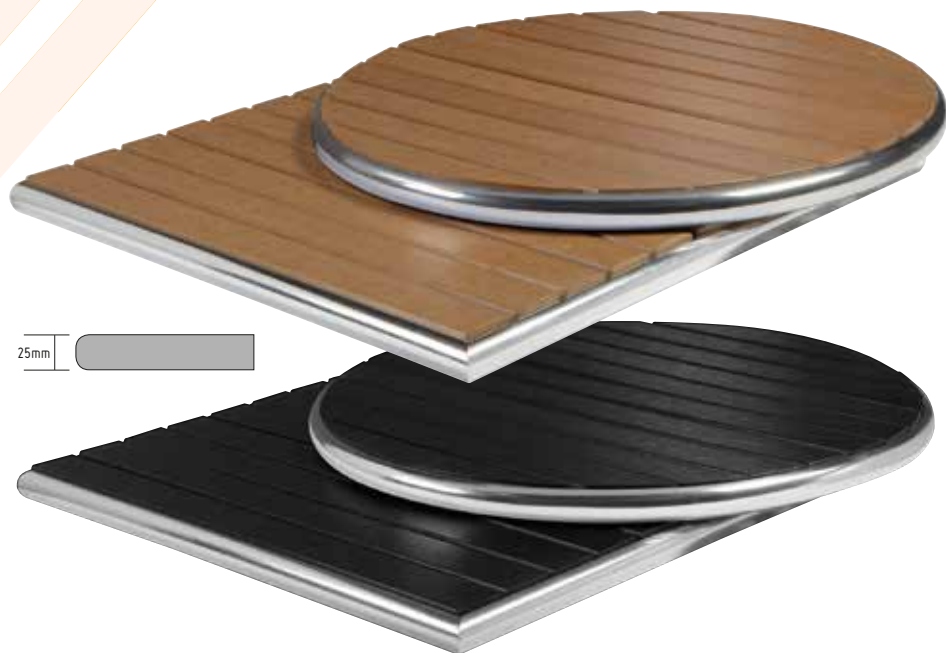

LIKEWOOD - Collection

LIKEWOOD TEAK TABLE TOP

CODE	TABLE SIZES	WEIGHT	PRICE exc VAT
ZA.130T	70cm x 70cm (Square)	5.3 kg	£76
ZA.1344T	80cm x 80cm (Square)	6.7 kg	£88

LIKEWOOD BLACK TABLE TOP

CODE	TABLE SIZES	WEIGHT	PRICE exc VAT
ZA.131T	70cm dia (Round)	4.2 kg	£70
ZA.132T	80cm dia (Round)	5.3 kg	£80
ZA.133T	70cm x 70cm (Square)	5.3 kg	£76
ZA.1345T	80cm x 80cm (Square)	6.7 kg	£88

Likewood table top

Looks like wood. Maintenance free, stain resistant, suitable for indoor and outdoor use, wide range of stock sizes.