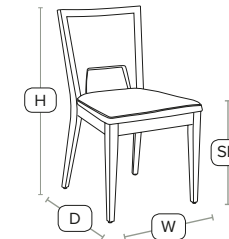

H -	84cm	W -	47cm
D -	54cm	SH -	47cm