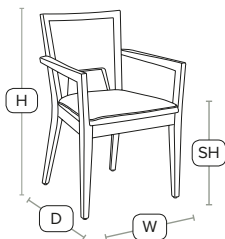

H -	84cm	W -	55cm
D -	54cm	SH -	47cm

£138
exc VAT

**NEW
PRODUCT**