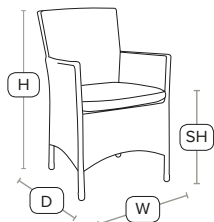

Unit Weight	H - 91cm	W - 55cm
5.3 kg	D - 53cm	SH - 48cm

£124
exc VAT

Solano is world renowned as one of the best weaves on the market

- Highest quality Solana weave
- High resistance to unravelling
- High resistance to extreme weather
- High resistance to UV rays and fading
- Very strong alloy frame
- Very strong alloy foot protector
- High resistance to fading or cracking
- High resistance to chipping or peeling