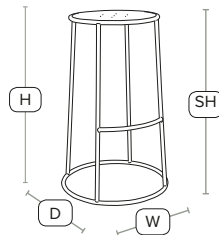

exc VAT

NEW
seat options
See pages 156-159

MAX 75 High Stool Raw

MAX 75 High Stool Black

MAX 75 High Stool Yellow

MAX 75 High Stool – ZA.406ST – Black

FAST DELIVERY OUTDOOR USE INDOOR USE STACKABLE CONTRACT QUALITY