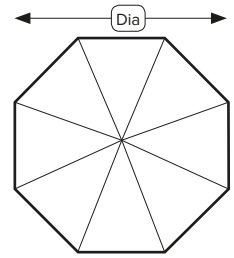

Unit Weight	H - 238cm	Dia - 250cm
6 kg		

£92
exc VAT

Leather pockets with aluminium ends

PRINCE Parasol - ZA.453P - Black

Very sturdy commercial umbrella
The Prince 2.5m Dia parasol is manufactured from very robust Nyatoh wood incorporating 38mm Dia split pole, and canopy ribs with aluminium ends that fit into leather pockets for extra aesthetics and durability. Very easy to set-up and dismantle for easy storage. The canopy is manufactured from UV resistant and water resistant high quality polyester.