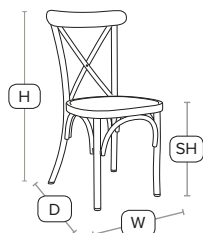

£92
exc VAT

CAFÉ Side Chair - ZA.438C - Vintage Yellow

Cross back stacking side chair

Certified for severe contract use in a beautiful aluminium vintage-finished frame - suitable for indoor and outdoor use