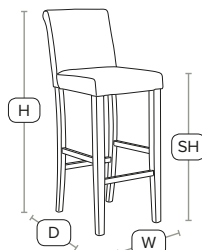

Unit Weight	H - 115cm	W - 38cm
9 kg	D - 53cm	SH - 75cm

FAST DELIVERY INDOOR USE CONTRACT QUALITY

Luxurious dining chair upholstered in high quality faux leather.

Legs are stained to a rich oak. Chair comes fully assembled for immediate use.