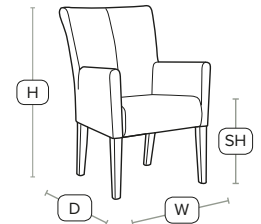

Unit Weight	H - 92cm	W - 59cm
10 kg	D - 59cm	SH - 47cm