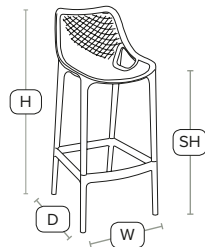

£103
exc VAT

VANNA™

Beautifully designed bar stool

Polypropylene, glass fibre reinforced bar stool. Very comfortable and hard wearing. Ideal for outdoor use may also be used indoors if required.

Unit Weight	H - 105cm	W - 45cm
5 kg	D - 53cm	SH - 75cm

£103
exc VAT

VANNA™

Beautifully designed bar stool

Polypropylene, glass fibre reinforced bar stool. Very comfortable and hard wearing. Ideal for outdoor use may also be used indoors if required.

Unit Weight	H - 105cm	W - 45cm
5 kg	D - 53cm	SH - 75cm