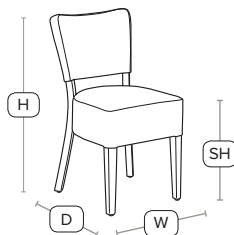

Unit Weight	H - 82.5cm	W - 42cm
8 kg	D - 51cm	SH - 45cm

FAST DELIVERY INDOOR USE CONTRACT QUALITY

Luxurious dining chair upholstered in high quality faux leather.
Luxurious chair manufactured to the highest contract standards.