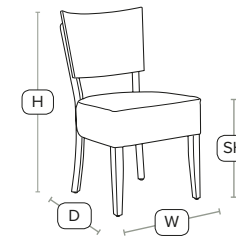

Unit Weight	H - 82cm	W - 42cm
8 kg	D - 51cm	SH - 45cm