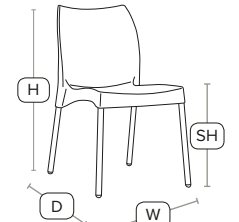

FAST DELIVERY OUTDOOR USE INDOOR USE STACKABLE

Indoor/Outdoor Side Chair

Very strong stacking side chair with recyclable polypropylene seat and backrest - durable anodised aluminium legs. For indoor and outdoor use.