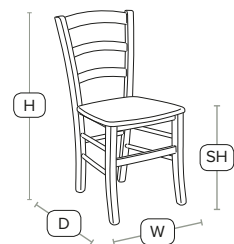

Unit Weight	H - 88cm	W - 43cm
5 kg	D - 45cm	SH - 47cm