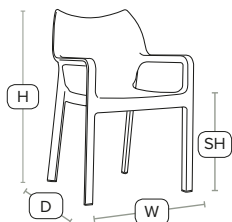

FAST DELIVERY OUTDOOR USE INDOOR USE STACKABLE CATAS TESTED

Indoor/Outdoor Side Chair

Superior quality blow moulded plastic side chair. A distinctive design and extremely durable.

Unit Weight	H - 81cm	W - 44cm
3.25 kg	D - 50cm	SH - 45cm

Blue

PEAK Arm Chair - ZA.366C - Black

FAST DELIVERY OUTDOOR USE INDOOR USE STACKABLE CATAS TESTED

Indoor/outdoor stacking chair.

A superior quality blow moulded plastic arm chair with distinctive looks, very hard wearing.