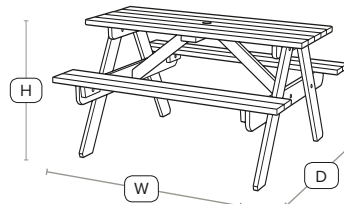

Unit Weight	H - 68cm	W - 140cm
27 kg	D - 128cm