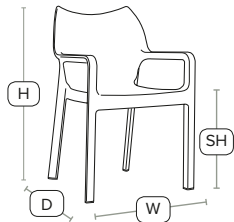

PEAK Arm Chair - ZA.370C - Orange

FAST DELIVERY OUTDOOR USE INDOOR USE STACKABLE CATAS TESTED

Indoor/outdoor stacking chair.

A superior quality blow moulded plastic arm chair with distinctive looks, very hard wearing.