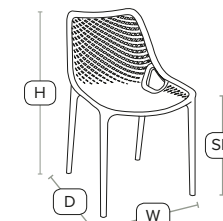

Unit Weight	H - 82cm	W - 48cm
4.6 kg	D - 58cm	SH - 45cm

£160
exc VAT

VANNA™

Arm Chair

Side Chair

PLANK Table - ZA.228CT - Black

FAST DELIVERY OUTDOOR USE INDOOR USE

Extremely durable, weather-resistant table
Made of durable weather-resistant resin. Non-metallic frame will never unravel, rust or decay. UV protected to ensure colours will not fade. Ideal for outdoor use may also be used indoors if required.

Black

SPRING Side Chair - ZA.215C - White

FAST DELIVERY OUTDOOR USE INDOOR USE STACKABLE CATAS TESTED

Beautifully designed stacking side chair
Polypropylene, glass fibre reinforced stacking side chair. Strong and stable. Ideal for outdoor use may also be used indoors if required.