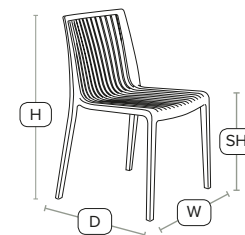

Anthracite

ZOOM Side Chair - ZA.170C - Blue

FAST DELIVERY OUTDOOR USE INDOOR USE STACKABLE CATAS TESTED

Unit Weight	H - 82cm	W - 54cm
3.9 kg	D - 56cm	SH - 45cm

Very stylish, durable, stackable side chair
Reinforced polypropylene stackable side chair that will look good in any environment. Ideal for outdoor use may also be used indoors if required.

ZOOM Side Chair - ZA.171C - Purple

FAST DELIVERY OUTDOOR USE INDOOR USE STACKABLE CATAS TESTED

Unit Weight	H - 82cm	W - 54cm
3.9 kg	D - 56cm	SH - 45cm

Very stylish, durable, stackable side chair
Reinforced polypropylene stackable side chair that will look good in any environment. Ideal for outdoor use may also be used indoors if required.