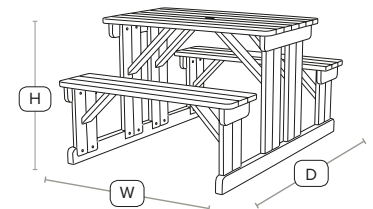

Unit Weight	H - 85cm	W - 140cm
68 kg	D - 159cm	

NEWPORT WALK IN BENCH - ZA.372CT - 8 Seater

FAST DELIVERY OUTDOOR USE CONTRACT QUALITY

8 Seater Picnic Table

This very sturdy, easy to assemble picnic table is made from solid Spruce wood and impregnated with a high quality wood preserver to ensure maximum durability.