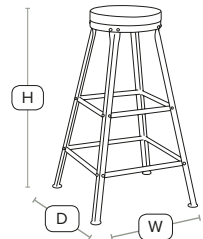

MEZZ High Stool - ZA.610ST - 12mm ply seat in dark Jacobean

FAST DELIVERY INDOOR USE CONTRACT QUALITY

* Size excludes seat pad

H -	77cm	W -	47cm
D -	49cm		

Sturdy vintage stool

A beautiful vintage style stool with a 12mm ply seat in dark Jacobean finish