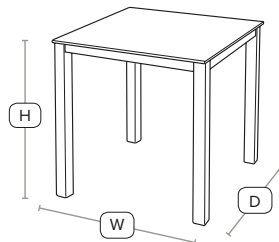

H -	72cm	W -	69cm
D -	69cm