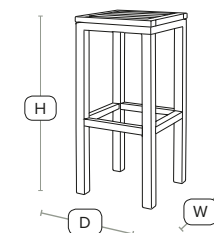

Also available in the ICE range:

High Poseur Table

High Rectangular Table

Square Dining Table

Rectangular Dining Table

Low Stool

Bench

Unit Weight	H - 80cm	W - 35cm
8 kg	D - 35cm	