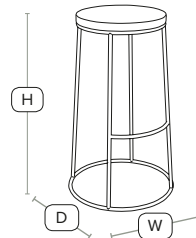

Industrial Designer Stool with ply seat

Our popular MAX stools are now available with a 12mm ply seat pad finished in dark Jacobean

* Size excludes seat pad