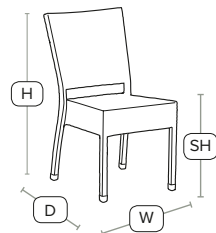

STAG Side Chair - ZA.109C - Mocca

FAST DELIVERY

OUTDOOR USE

STACKABLE

CONTRACT QUALITY

Unit Weight	H - 86cm	W - 46cm
3.5 kg	D - 44cm	SH - 45cm

Superior quality outdoor side chairs

Superior styling, highest quality weave.

Metal caps to ensure weave doesn't come loose, stacks 8 high.

£92

exc VAT

Solano is world renowned as one of the best weaves on the market

- Highest quality Solana weave
- High resistance to unravelling
- High resistance to extreme weather
- High resistance to UV rays and fading
- Very strong alloy frame
- Very strong alloy foot protector
- High resistance to fading or cracking
- High resistance to chipping or peeling