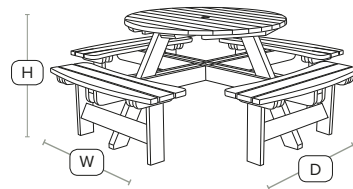

Floor Fixing plates available

KING Picnic Bench – ZA.404CT – 8 Seater Round

FAST DELIVERY OUTDOOR USE CONTRACT QUALITY

8 Seater Round Picnic Table

This very sturdy, easy to assemble picnic table is made from solid Spruce wood and impregnated with a high quality wood preserver to ensure maximum durability.