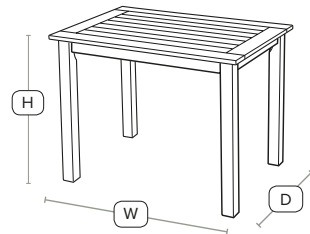

Unit Weight	H - 75cm	W - 120cm
30 kg	D - 80cm	

£166
exc VAT