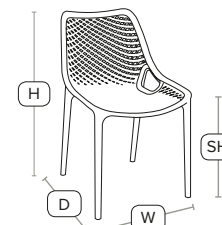

Black

SPRING Side Chair - ZA.215C - White

FAST DELIVERY OUTDOOR USE INDOOR USE STACKABLE CATAS TESTED

Beautifully designed stacking side chair
Polypropylene, glass fibre reinforced stacking side chair. Strong and stable. Ideal for outdoor use may also be used indoors if required.

Unit Weight	H - 82cm	W - 50cm
3.7 kg	D - 60cm	SH - 44cm

£82

exc VAT

VANNA™

SPRING Side Chair - ZA.216C - Red

FAST DELIVERY OUTDOOR USE INDOOR USE STACKABLE CATAS TESTED

Unit Weight	H - 82cm	W - 50cm
3.7 kg	D - 60cm	SH - 44cm

Beautifully designed stacking side chair
Polypropylene, glass fibre reinforced stacking side chair. Strong and stable. Ideal for outdoor use may also be used indoors if required.

£82

exc VAT

VANNA™

SPRING Side Chair - ZA.217C - Tropical Green

FAST DELIVERY OUTDOOR USE INDOOR USE STACKABLE CATAS TESTED

Unit Weight	H - 82cm	W - 50cm
3.7 kg	D - 60cm	SH - 44cm

Beautifully designed stacking side chair
Polypropylene, glass fibre reinforced stacking side chair. Strong and stable. Ideal for outdoor use may also be used indoors if required.