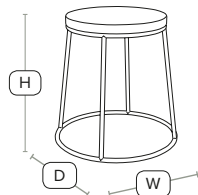

Industrial Designer Stool with ply seat

Our popular MAX stools are now available in 12mm raw ply seat pad ready for upholstery.

* Size excludes seat pad