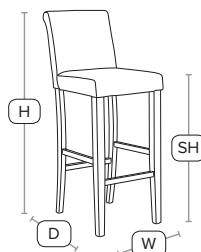

Unit Weight	H - 115cm	W - 38cm
9 kg	D - 53cm	SH - 75cm

Soft seating, tub chairs, sofas and coffee tables

Our ever increasing range of commercial soft seating furniture covers every area – cafés, bistros, pubs, restaurants, hotels and spas – quality without exception.