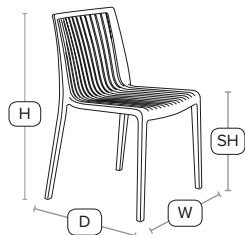

Unit Weight	H - 82cm	W - 54cm
3.9 kg	D - 56cm	SH - 45cm

Very stylish, durable, stackable side chair
Reinforced polypropylene stackable side chair that will look good in any environment. Ideal for outdoor use may also be used indoors if required.

Anthracite

ZOOM Side Chair - ZA.170C - Blue

FAST DELIVERY OUTDOOR USE INDOOR USE STACKABLE CATAS TESTED

Unit Weight	H - 82cm	W - 54cm
3.9 kg	D - 56cm	SH - 45cm

Very stylish, durable, stackable side chair
Reinforced polypropylene stackable side chair that will look good in any environment. Ideal for outdoor use may also be used indoors if required.