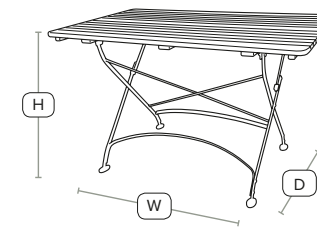

Unit Weight	H - 74cm	W - 120cm
21 kg	D - 70cm