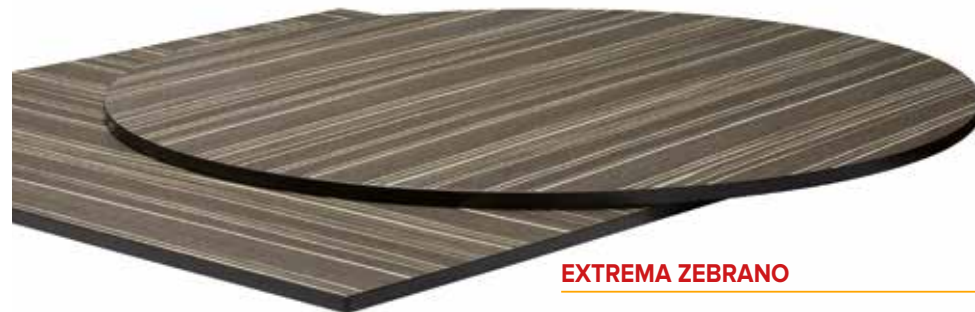

EXTREMA ZEBRANO

CODE	TABLE SIZES	PRICE exc VAT
ZA.124T	69cm dia (Round)	£96
ZA.125T	69cm x 69cm (Square)	£96
ZA.189T	79cm x 79cm (Square)	£158
ZA.188T	119cm x 69cm (Rect)	£158