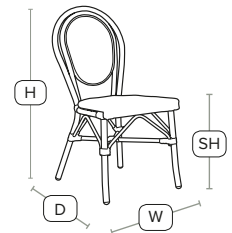

Beautiful wicker weave outdoor chair
Ideal for all outdoor occasions. Aluminium cane effect frame, with outdoor quality wicker weave.

Unit Weight	H - 83cm	W - 46cm
4.0 kg	D - 57cm	SH - 45cm

£86
exc VAT

Side chair available