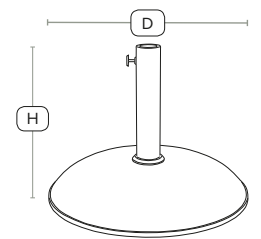

Unit Weight	H - 37cm	Dia - 50cm
25 kg