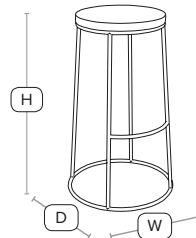

Industrial Designer Stool with pine seat

Our popular MAX stools are now available with a rustic finished seat pad in 32mm pine

* Size excludes seat pad

H -	76cm	W -	50cm
D -	50cm		

MAX High Stool - 12mm ply seat in dark Jacobean