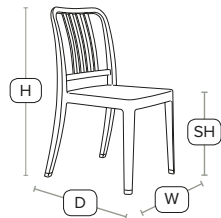

Moulded plastic chairs, stools and tables

£98
exc VAT

VANNA™

ROCK Side Chair - ZA.160C - Anthracite

Indoor/Outdoor Side Chair

Stacking side chair, classic design crafted from very strong reinforced polypropylene. A choice of 5 great colours.