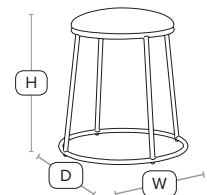

Industrial Designer Stool with upholstered seat

Our popular MAX stools are now available fully upholstered in premium Lascari faux leather.

* Size excludes seat pad