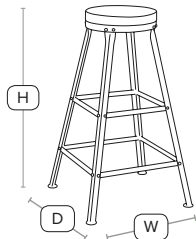

* Size excludes seat pad

H -	77cm	W -	47cm
D -	49cm		

Sturdy vintage stool

A beautiful vintage style stool with a rustic seat pad in pine

MEZZ High Stool - ZA.610ST - 12mm ply seat in dark Jacobean

FAST DELIVERY INDOOR USE CONTRACT QUALITY