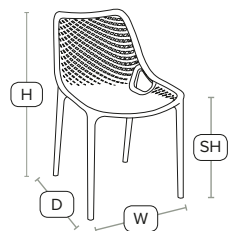

FAST DELIVERY OUTDOOR USE INDOOR USE STACKABLE CATAS TESTED

Unit Weight	H - 82cm	W - 50cm
3.7 kg	D - 60cm	SH - 44cm

Beautifully designed stacking side chair
Polypropylene, glass fibre reinforced stacking side chair. Strong and stable. Ideal for outdoor use may also be used indoors if required.

£82
exc VAT

VANNA™

SPRING Side Chair - ZA.218C - Black

Beautifully designed stacking side chair
Polypropylene, glass fibre reinforced stacking side chair. Strong and stable. Ideal for outdoor use may also be used indoors if required.

Unit Weight	H - 82cm	W - 50cm
3.7 kg	D - 60cm	SH - 44cm

£82
exc VAT

VANNA™

SPRING Side Chair - ZA.477C - Yellow

Beautifully designed stacking side chair
Polypropylene, glass fibre reinforced stacking side chair. Strong and stable. Ideal for outdoor use may also be used indoors if required.