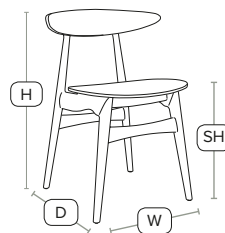

Premium quality side chair

Manufactured from solid oak with oak veneer

H -	74cm	W -	54cm
D -	47cm	SH -	45cm

FAST DELIVERY INDOOR USE CONTRACT QUALITY

Premium quality side chair

In raw beech ready for the colour of your choice