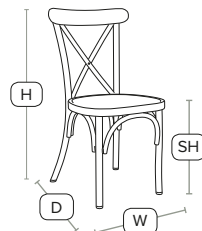

Unit Weight	H - 86cm	W - 44cm
2.4 kg	D - 50cm	SH - 45cm

Cross back stacking side chair

Certified for severe contract use in a beautiful aluminium vintage-finished frame - suitable for indoor and outdoor use

£92
exc VAT