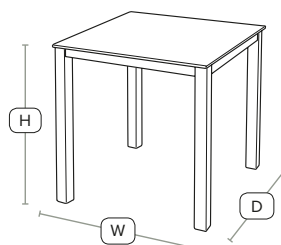

H -	72cm	W -	120cm
D -	70cm		

LUCK Complete Table

£230
exc VAT

FLINT Complete Table

£230
exc VAT

LUCK Dining Table - ZA.109CT - EXTREMA top with PARIS base

H -	72cm	W -	69cm
D -	69cm		

Sturdy four legged table