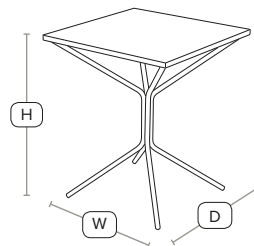

Design-led café table

An affordable design-led fold away café or street pavement table that's great for indoor and outdoor use with a pre-galvanised metal frame with polyester coating

Unit Weight	H - 75cm	W - 60cm
5.5 kg	D - 60cm	