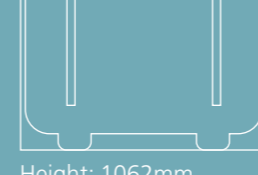

*Talk to your Bisley representative for more information.

Height 1163mm and 1543mm

Width 800mm

Depth 440mm

Capacity guide based on 800mm wide

10.5"

Height: 264mm
Width: 330mm
Depth: 446mm

12"

Height: 302mm
Width: 330mm
Depth: 446mm

12.7"

Height: 317mm
Width: 330mm
Depth: 398mm

13.5"

Height: 340mm
Width: 330mm
Depth: 446mm

42"

14.2"

Height: 355mm
Width: 330mm
Depth: 398mm

15"

Height: 378mm
Width: 330mm
Depth: 446mm

19.5"

Height: 492mm
Width: 330mm
Depth: 446mm

27"

Height: 743mm
Width: 358mm
Depth: 446mm

Lodge size options

	10.5"	12"	12.7"	13.5"	14.2"	15"	19.5"	21"	27"	30"	42"
Essentials	✓	✓	-	-	-	-	-	-	-	-	-
SystemFile	✓	✓	-	✓	-	-	-	-	-	-	-
LateralFile	-	-	-	✓	-	-	-	-	✓	-	-
Be	-	-	✓	-	✓	-	-	-	-	-	-